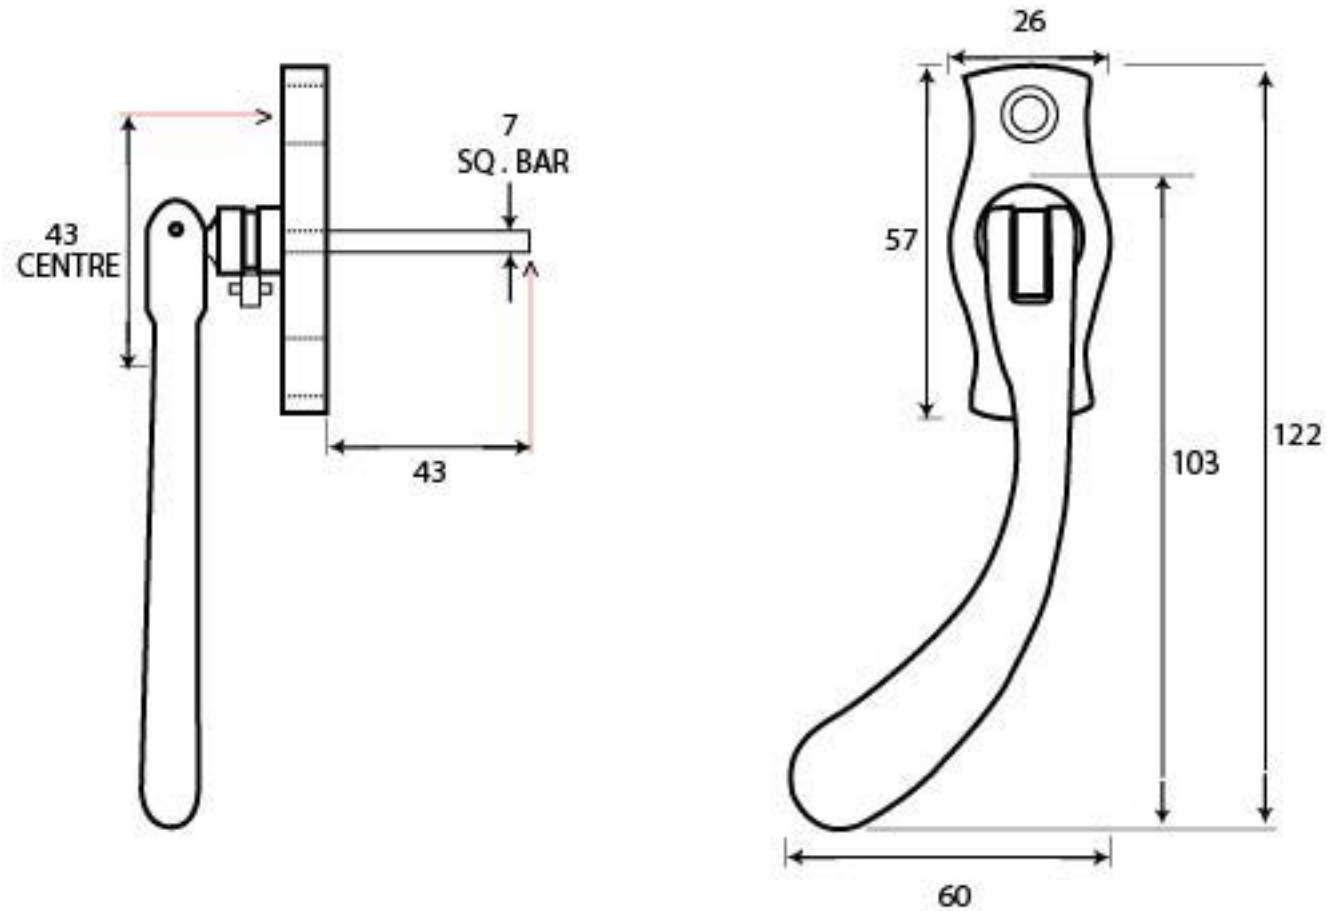

PRODUCT CODE 20415L

M 5
ESPAG

HANDFORGED
TRADITIONAL
IRON MONGERY

Due to the hand crafted nature of our products all measurements are approximate and should be used as a guide only