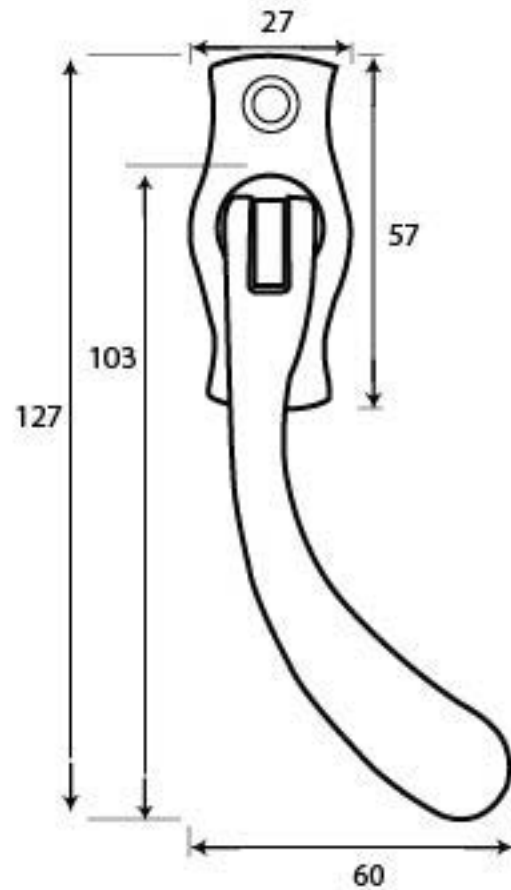

PRODUCT CODE 20415R

M 5
ESPAG

HANDFORGED
TRADITIONAL
IRON MONGERY

Due to the hand crafted nature of our products all measurements are approximate and should be used as a guide only