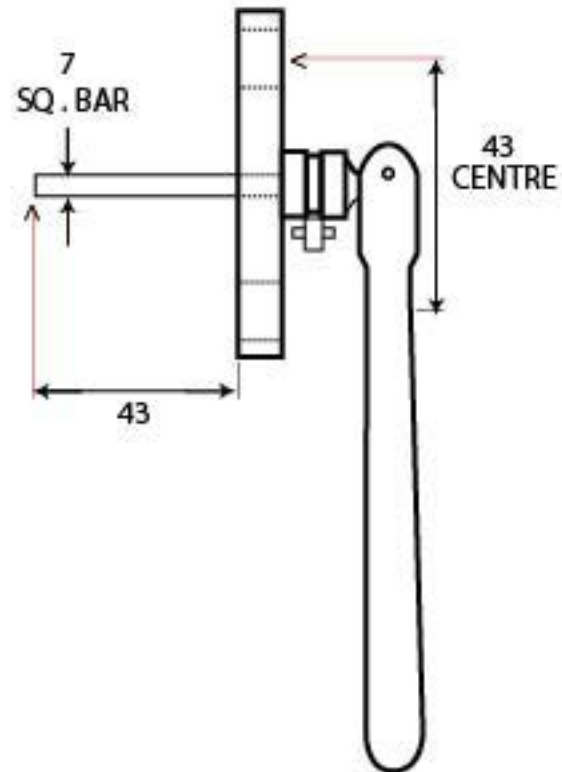

PRODUCT CODE 20415R

M 5
ESPAG

HANDFORGED
TRADITIONAL
IRON MONGERY

Due to the hand crafted nature of our products all measurements are approximate and should be used as a guide only