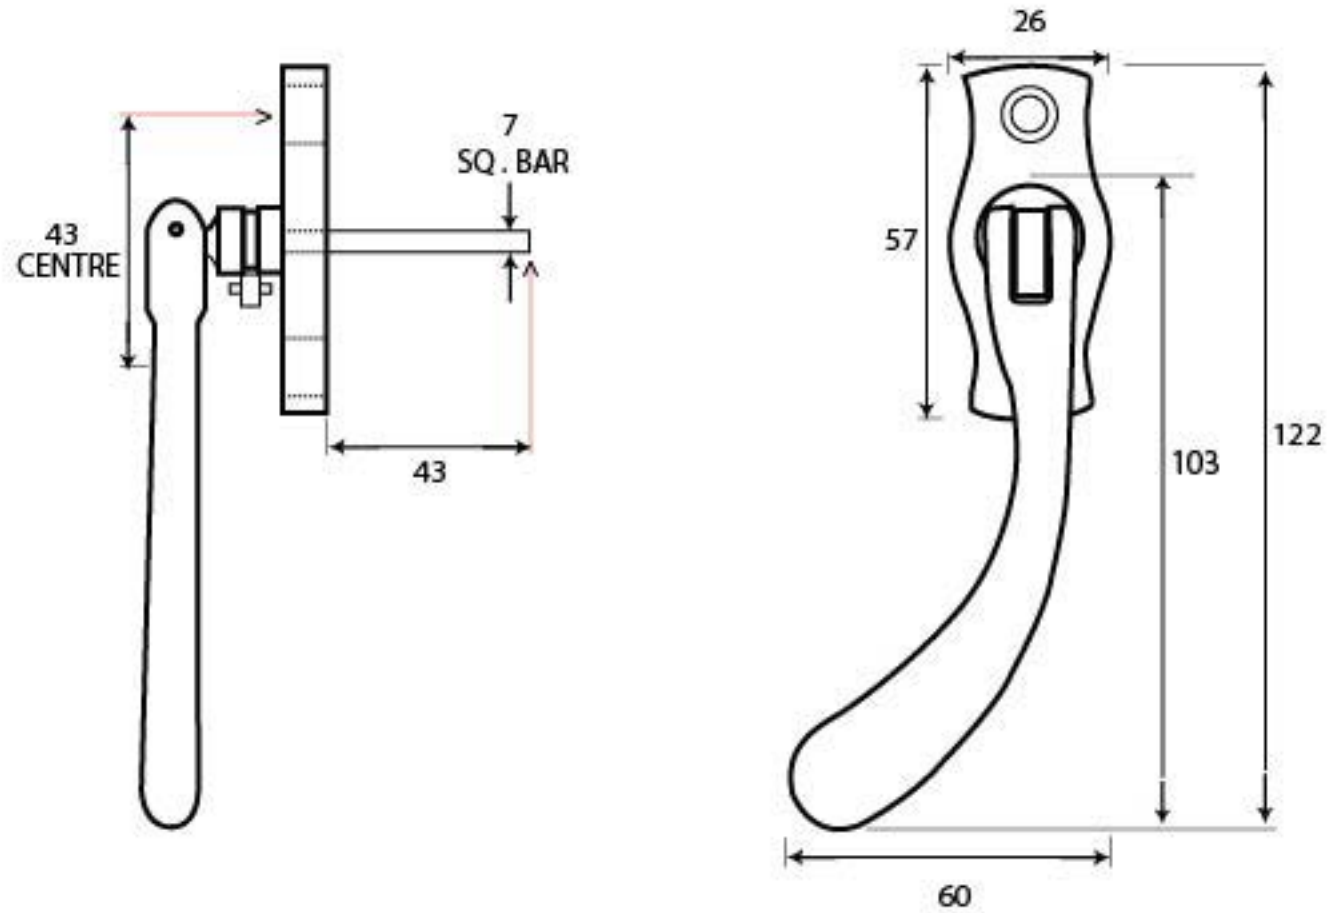

PRODUCT CODE 20416L

M 5
ESPAG

HANDFORGED
TRADITIONAL
IRON MONGERY

Due to the hand crafted nature of our products all measurements are approximate and should be used as a guide only