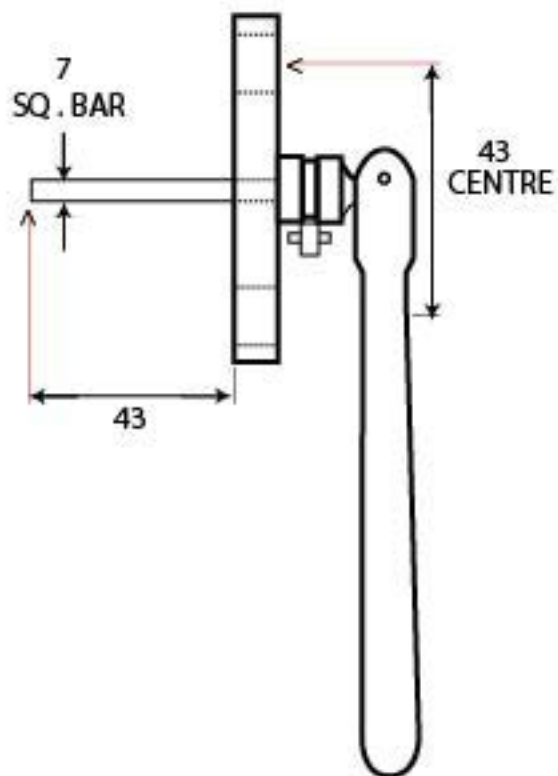

PRODUCT CODE 20416R

M 5
ESPAG

HANDFORGED
TRADITIONAL
IRON MONGERY

Due to the hand crafted nature of our products all measurements are approximate and should be used as a guide only