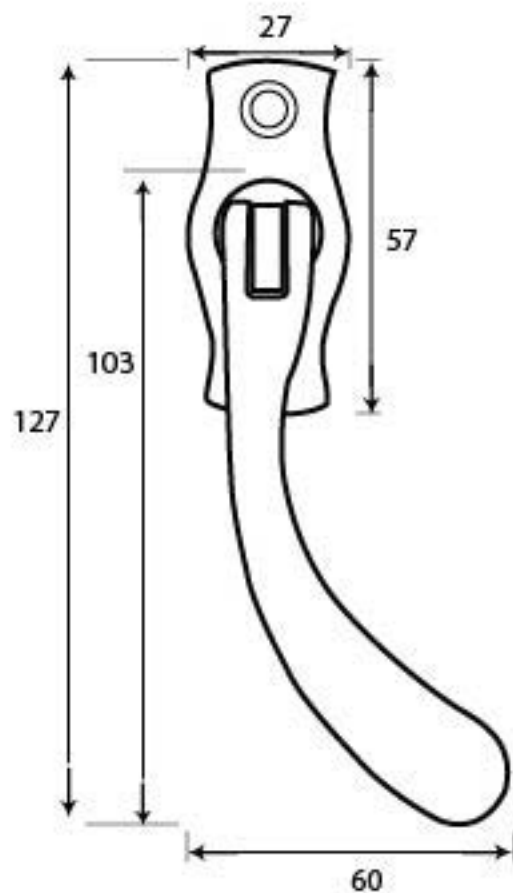

PRODUCT CODE 20416R

M 5
ESPAG

HANDFORGED
TRADITIONAL
IRON MONGERY

Due to the hand crafted nature of our products all measurements are approximate and should be used as a guide only