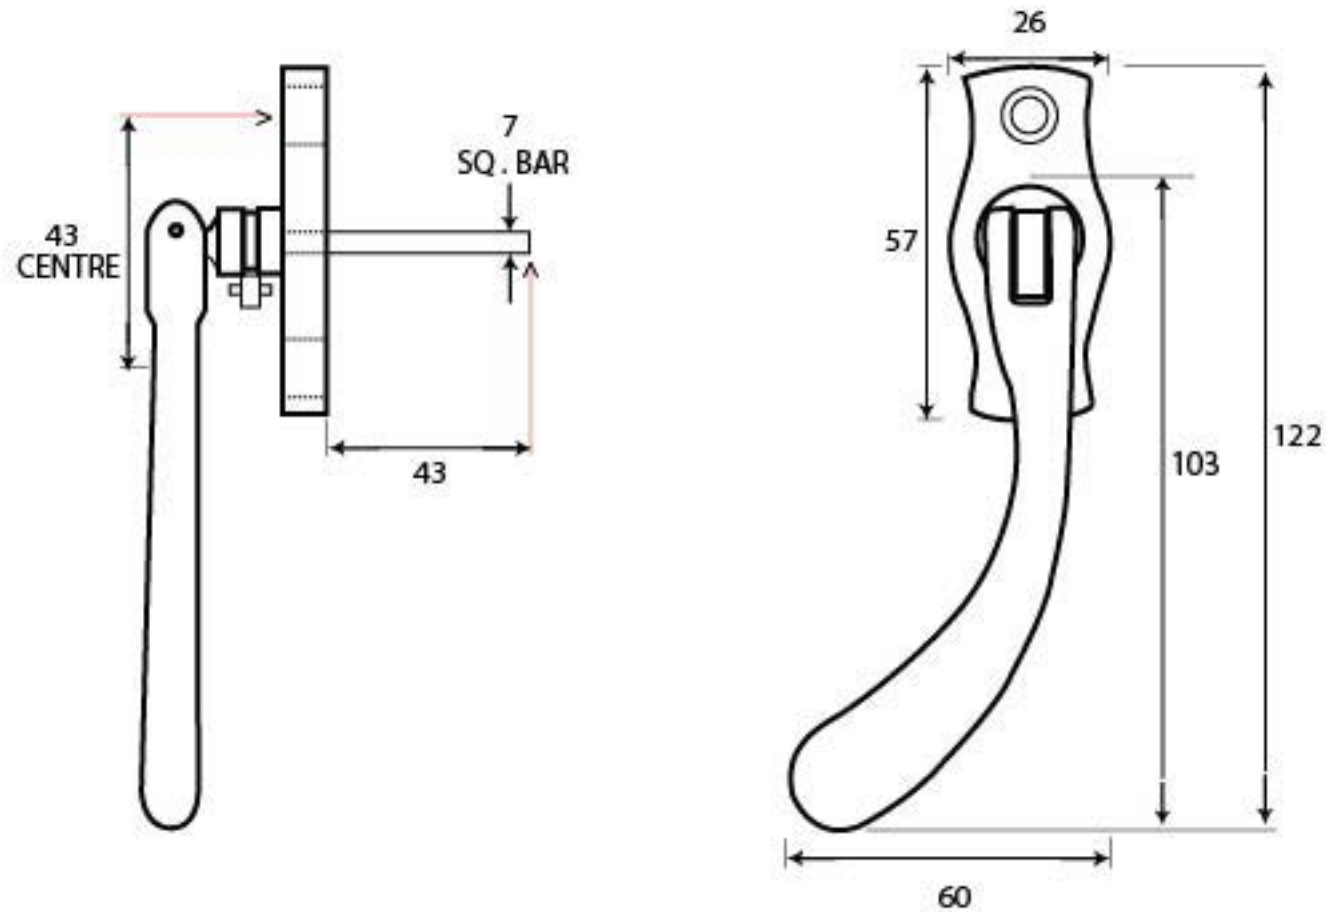

PRODUCT CODE 20419L

M 5  
ESPAG

HANDFORGED  
TRADITIONAL  
IRON MONGERY

Due to the hand crafted nature of our products all measurements are approximate and should be used as a guide only