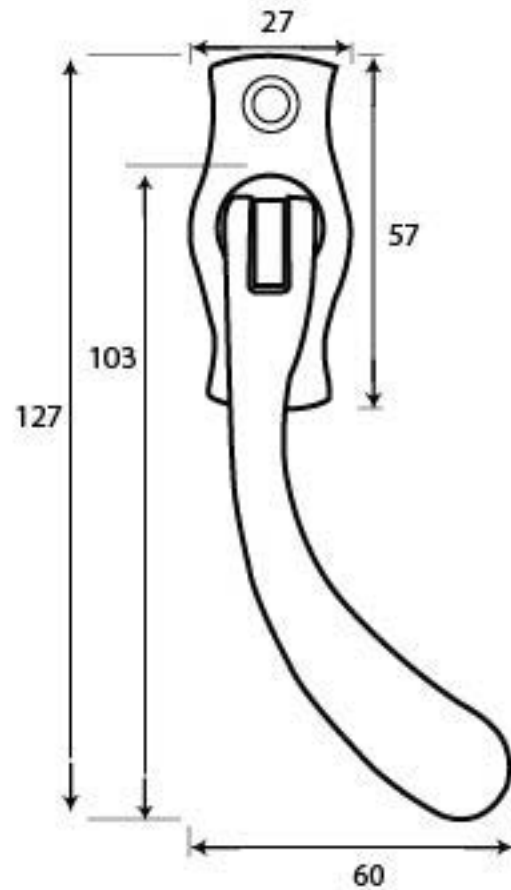

PRODUCT CODE 20419R

M 5  
ESPAG

HANDFORGED  
TRADITIONAL  
IRON MONGERY

Due to the hand crafted nature of our products all measurements are approximate and should be used as a guide only