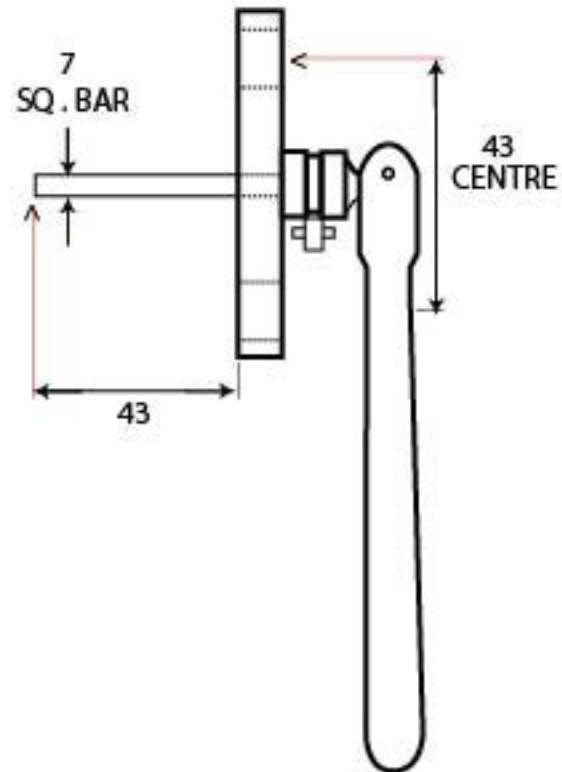

PRODUCT CODE 20419R

M 5  
ESPAG

HANDFORGED  
TRADITIONAL  
IRON MONGERY

Due to the hand crafted nature of our products all measurements are approximate and should be used as a guide only