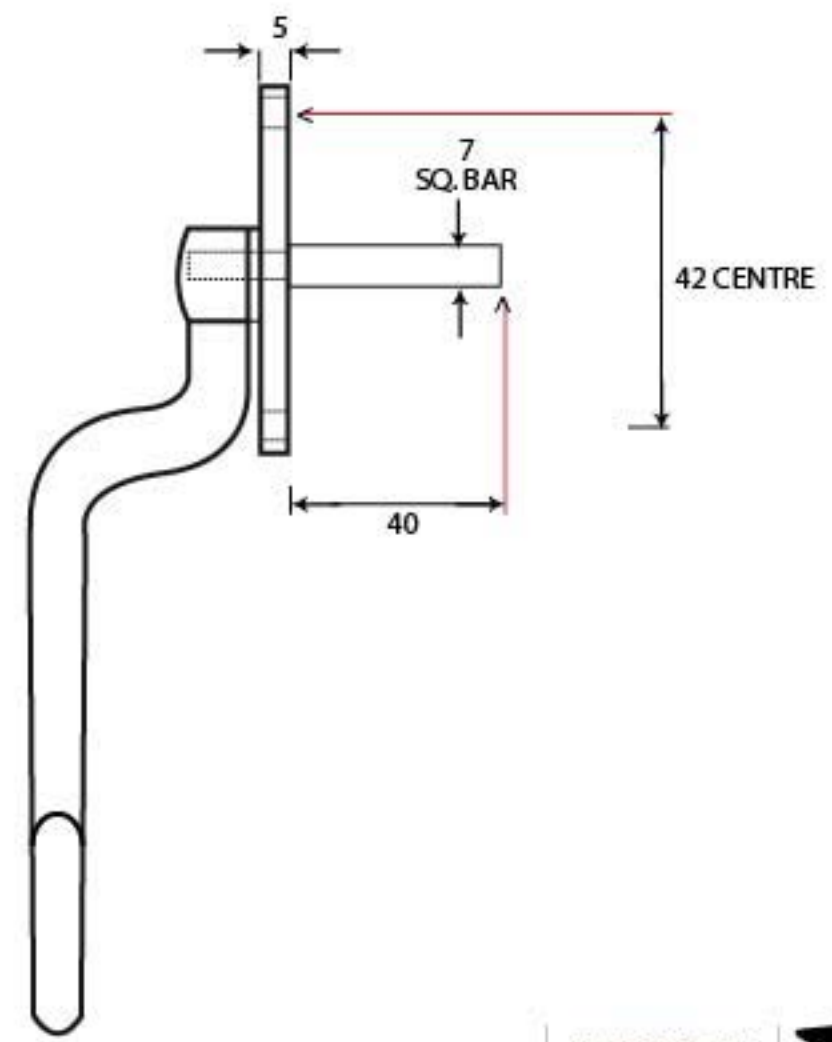

PRODUCT CODE 20450

M 5
ESPAG

HANDFORGED
TRADITIONAL
IRONMONGERY

Due to the hand crafted nature of our products all measurements are approximate and should be used as a guide only