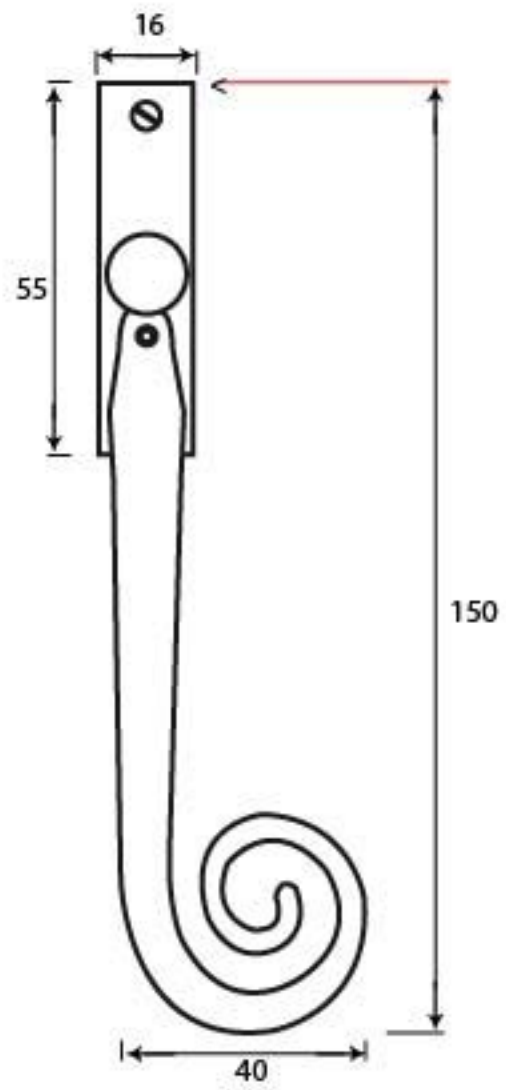

PRODUCT CODE 20450

M 5
ESPAG

HANDFORGED
TRADITIONAL
IRONMONGERY

Due to the hand crafted nature of our products all measurements are approximate and should be used as a guide only