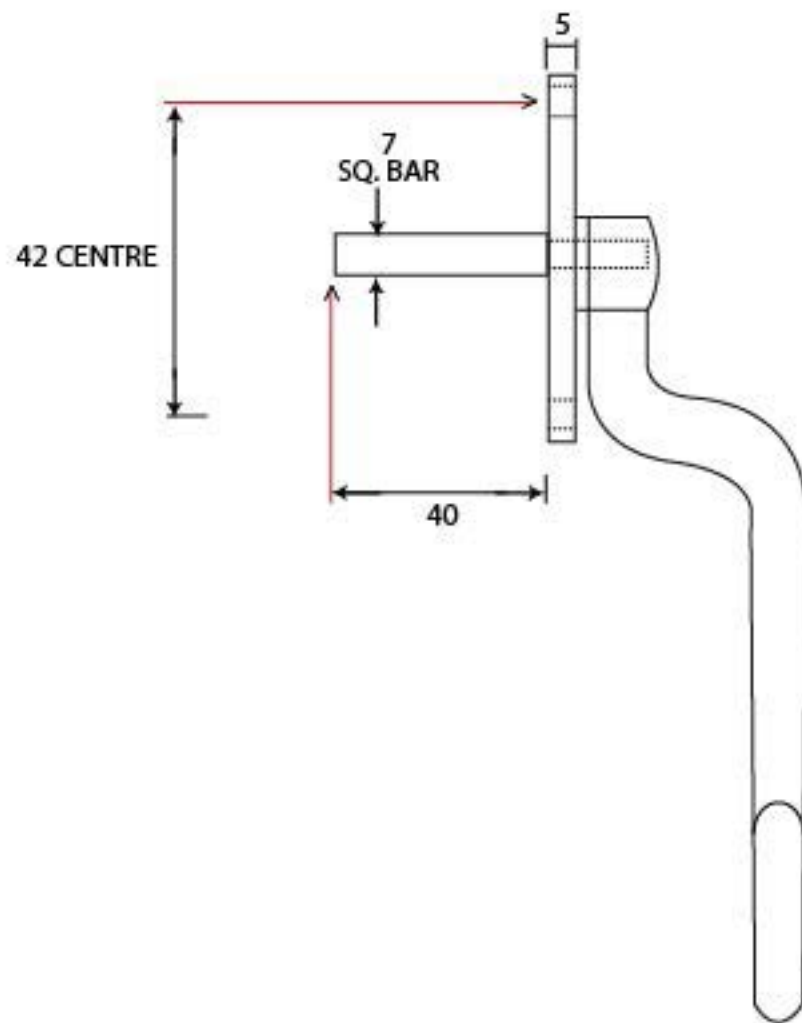

PRODUCT CODE 20451

M 5
ESPAG

HANDFORGED
TRADITIONAL
IRON MONGERY

Due to the hand crafted nature of our products all measurements are approximate and should be used as a guide only