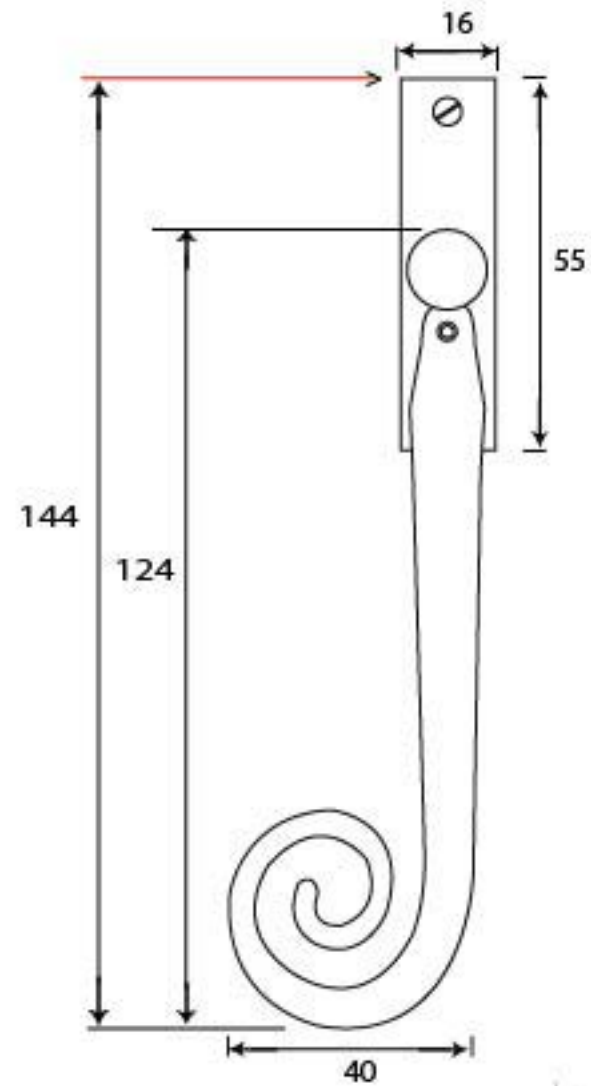

PRODUCT CODE 20451

M 5
ESPAG

HANDFORGED
TRADITIONAL
IRON MONGERY

Due to the hand crafted nature of our products all measurements are approximate and should be used as a guide only