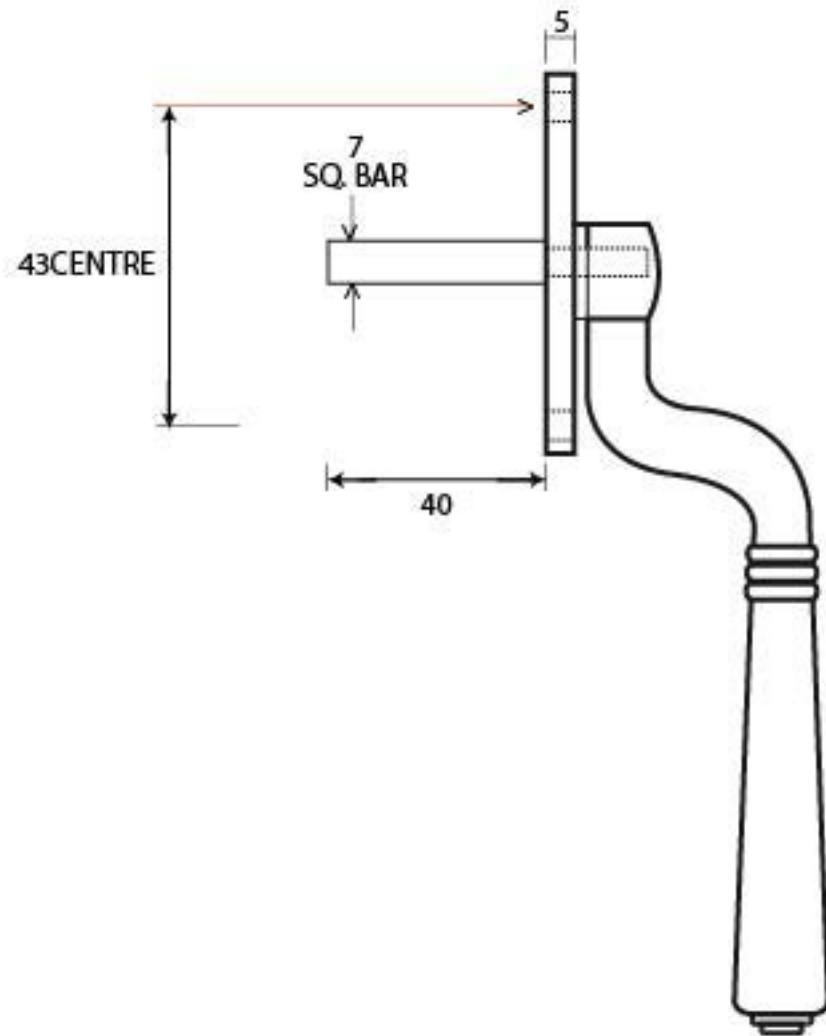

PRODUCT CODE 20460

M 5
ESPAG

HANDFORGED
TRADITIONAL
IRON MONGERY

Due to the hand crafted nature of our products all measurements are approximate and should be used as a guide only