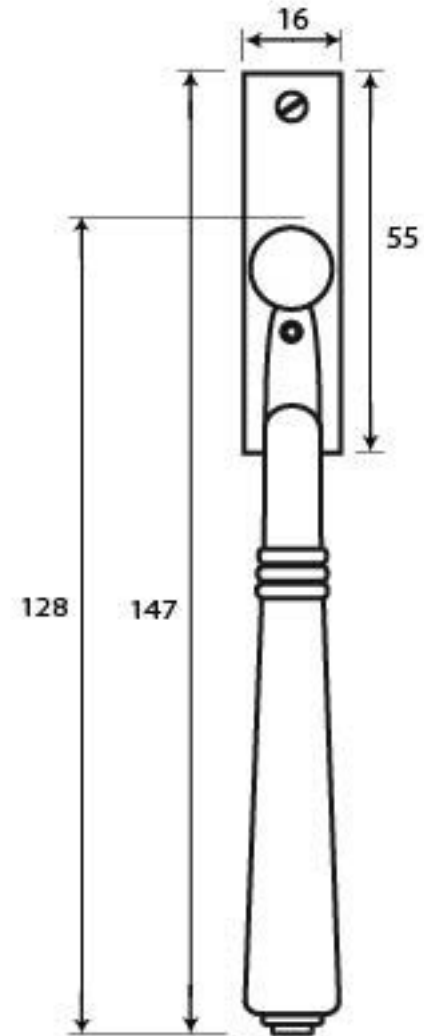

PRODUCT CODE 20460

M 5
ESPAG

HANDFORGED
TRADITIONAL
IRON MONGERY

Due to the hand crafted nature of our products all measurements are approximate and should be used as a guide only