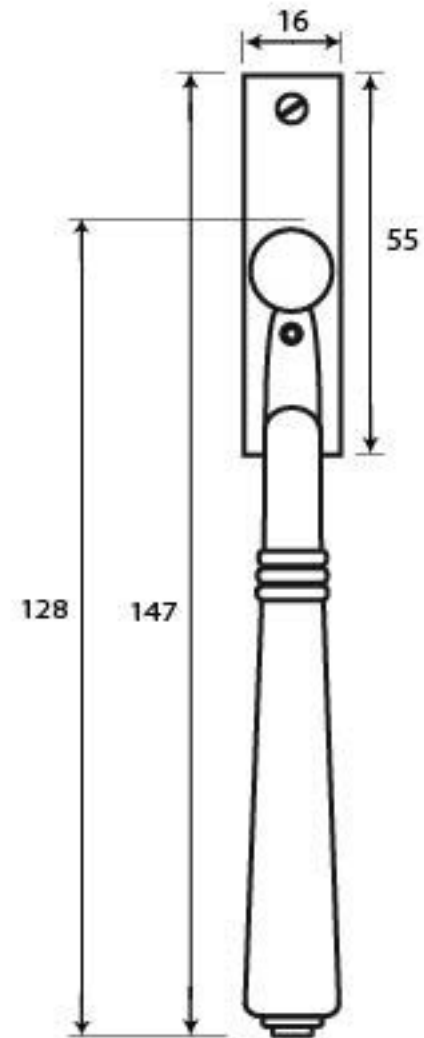

PRODUCT CODE 20461

M 5
ESPAG

HANDFORGED
TRADITIONAL
IRON MONGERY

Due to the hand crafted nature of our products all measurements are approximate and should be used as a guide only