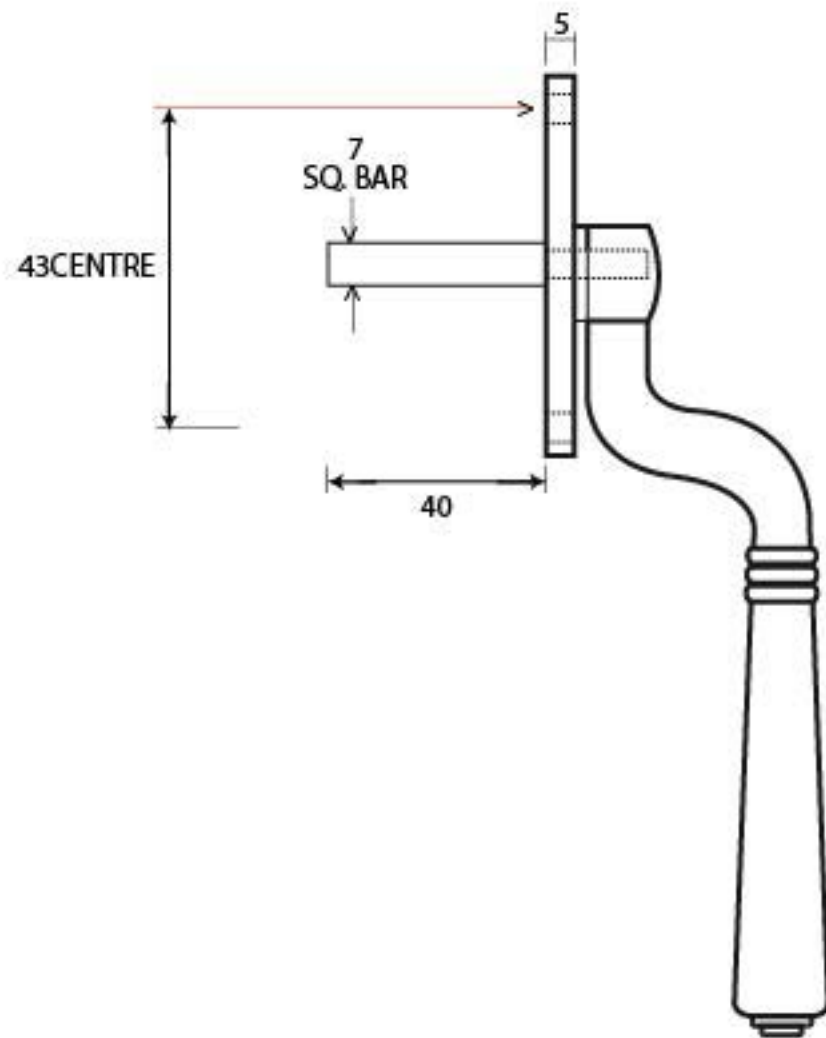

PRODUCT CODE 20461

M 5
ESPAG

HANDFORGED
TRADITIONAL
IRON MONGERY

Due to the hand crafted nature of our products all measurements are approximate and should be used as a guide only