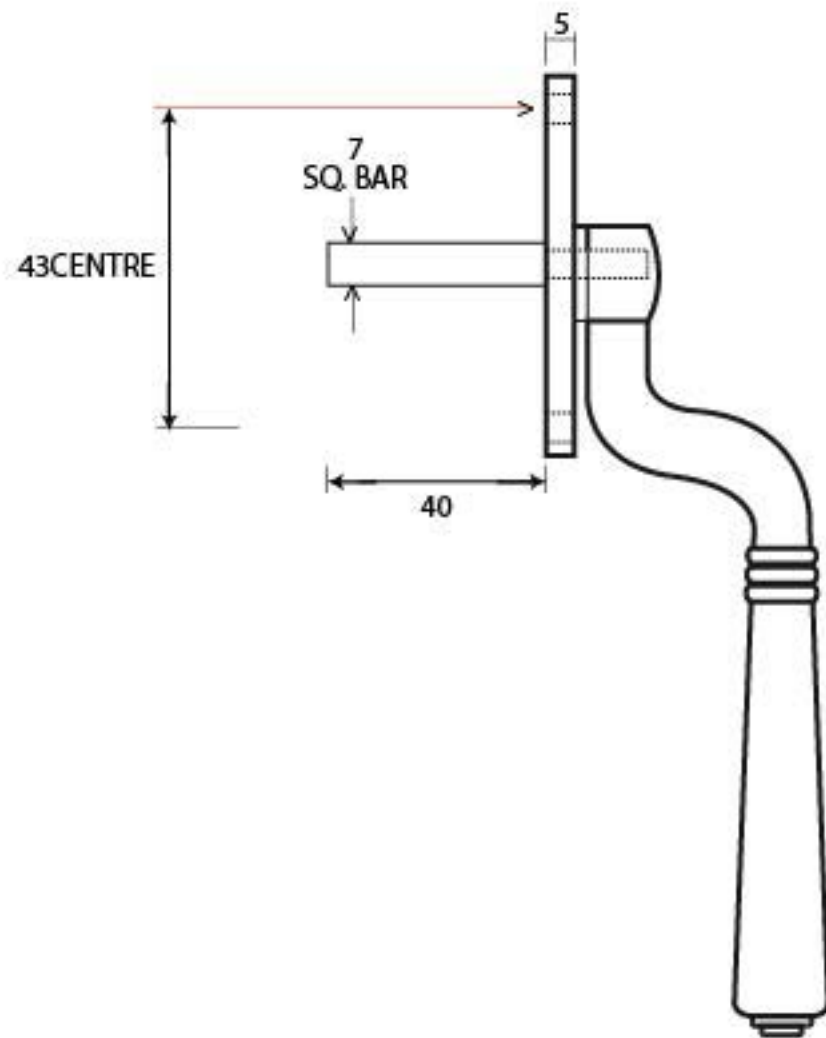

PRODUCT CODE 20462

M 5
ESPAG

HANDFORGED
TRADITIONAL
IRON MONGERY

Due to the hand crafted nature of our products all measurements are approximate and should be used as a guide only