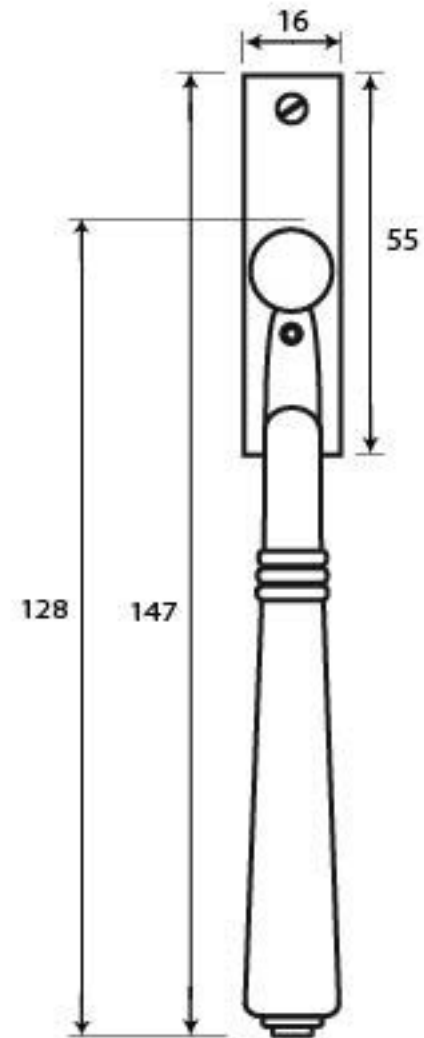

PRODUCT CODE 20462

M 5
ESPAG

HANDFORGED
TRADITIONAL
IRON MONGERY

Due to the hand crafted nature of our products all measurements are approximate and should be used as a guide only