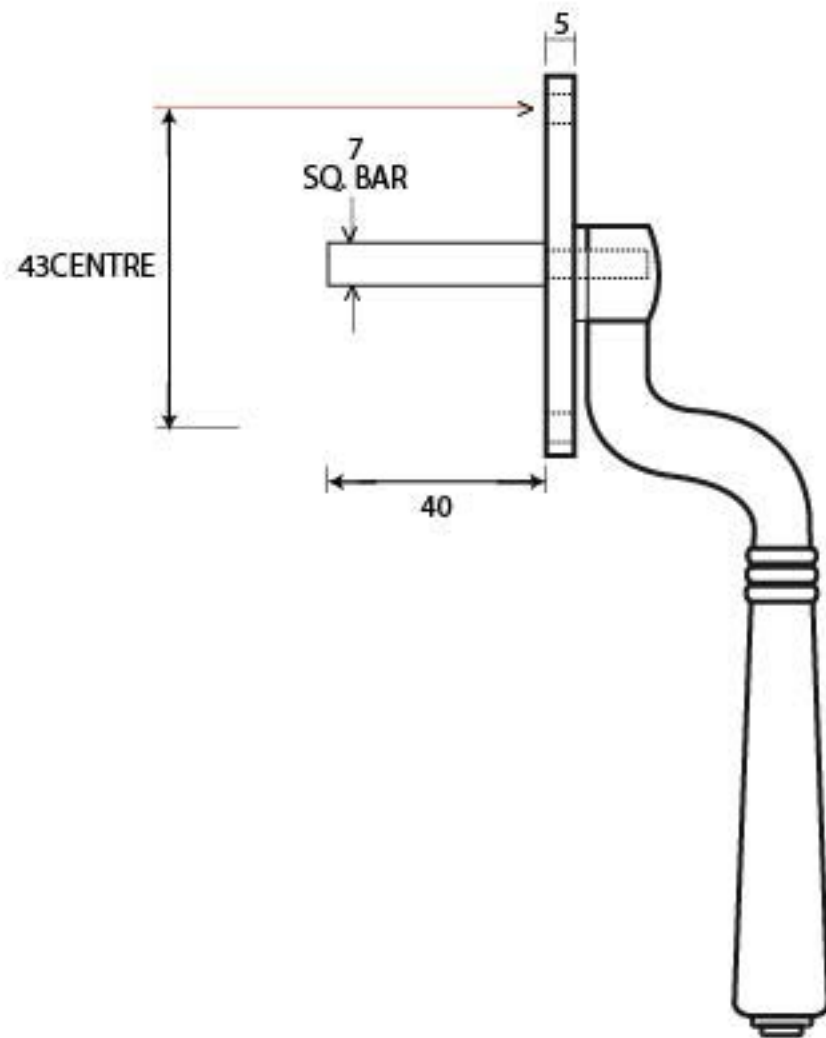

PRODUCT CODE 20463

M 5
ESPAG

HANDFORGED
TRADITIONAL
IRON MONGERY

Due to the hand crafted nature of our products all measurements are approximate and should be used as a guide only