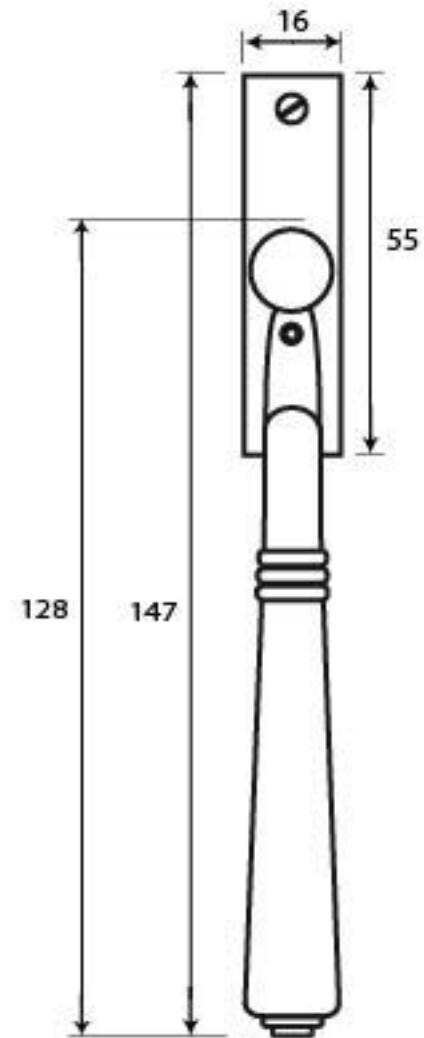

PRODUCT CODE 20463

M 5
ESPAG

HANDFORGED
TRADITIONAL
IRON MONGERY

Due to the hand crafted nature of our products all measurements are approximate and should be used as a guide only