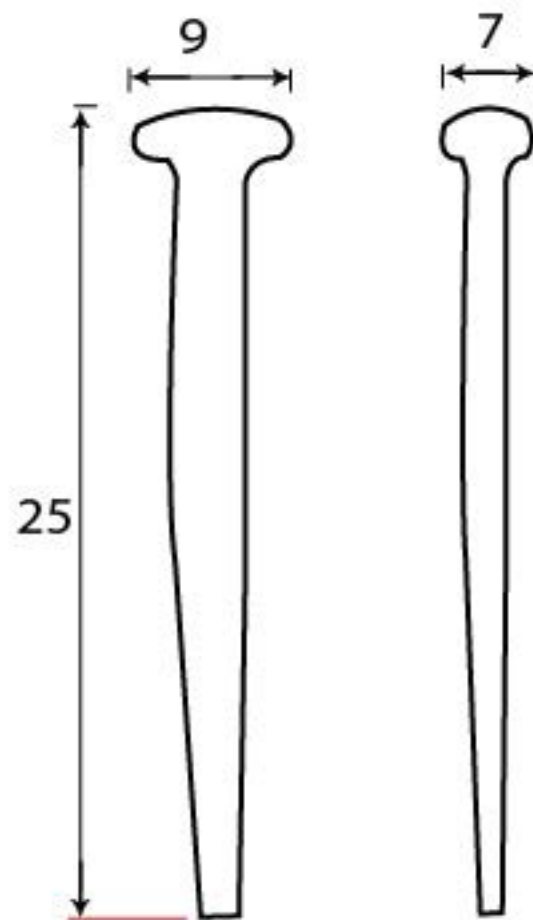

PRODUCT CODE 28334

HANDFORGED
TRADITIONAL
IRON MONGERY

Due to the hand crafted nature of our products all measurements are approximate and should be used as a guide only