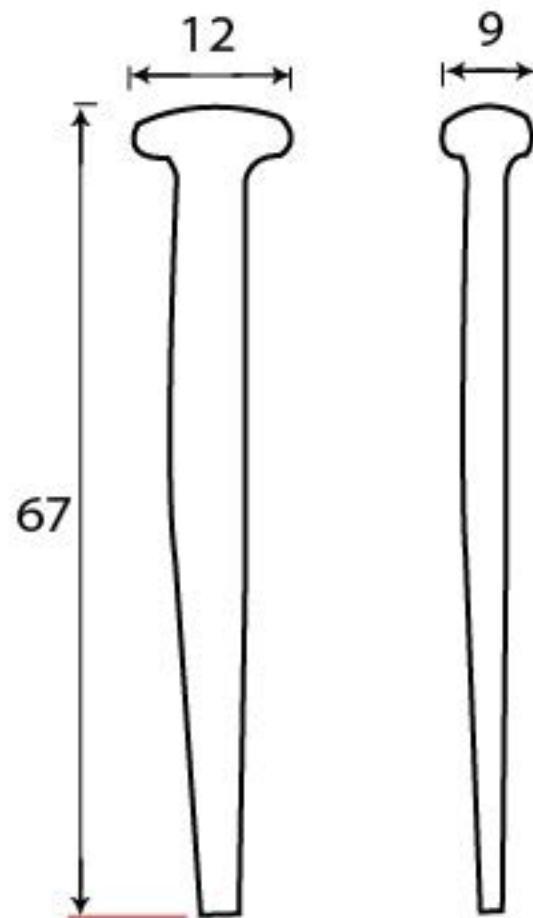

PRODUCT CODE 28335

HANDFORGED
TRADITIONAL
IRON MONGERY

Due to the hand crafted nature of our products all measurements are approximate and should be used as a guide only