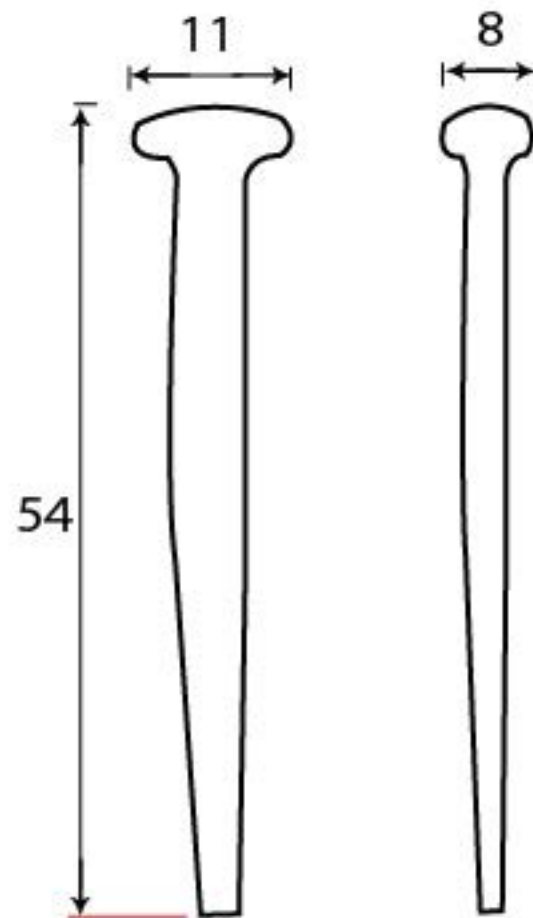

PRODUCT CODE 28336

HANDFORGED  
TRADITIONAL  
IRON MONGERY

Due to the hand crafted nature of our products all measurements are approximate and should be used as a guide only