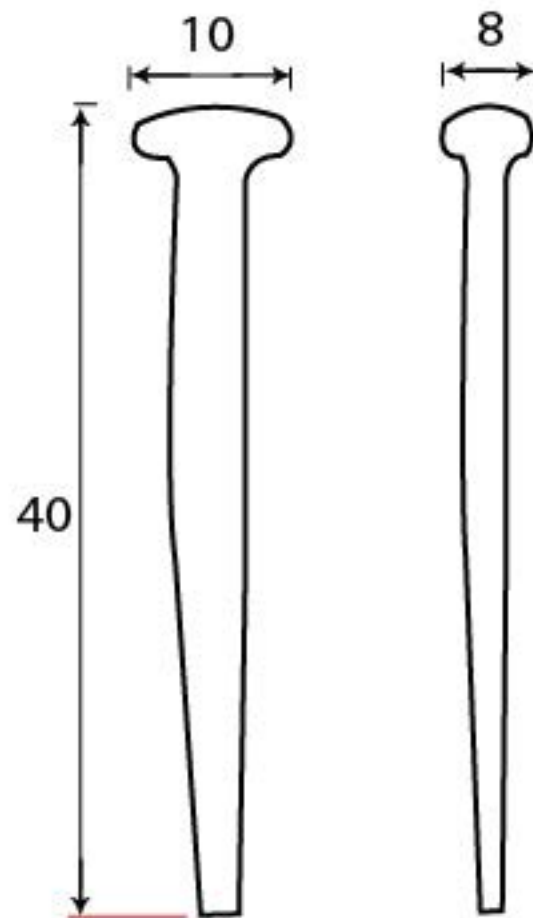

PRODUCT CODE 28337

HANDFORGED
TRADITIONAL
IRON MONGERY

Due to the hand crafted nature of our products all measurements are approximate and should be used as a guide only