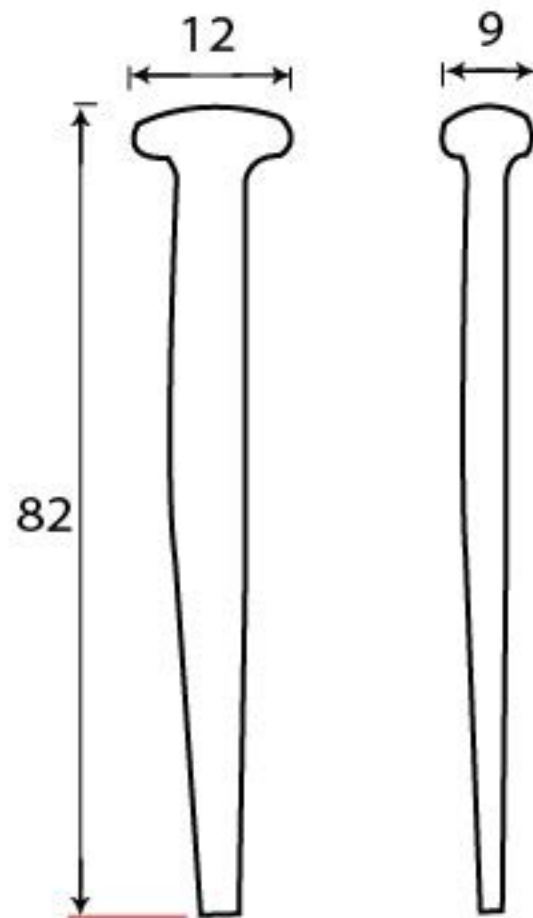

PRODUCT CODE 28338

HANDFORGED
TRADITIONAL
IRON MONGERY

Due to the hand crafted nature of our products all measurements are approximate and should be used as a guide only