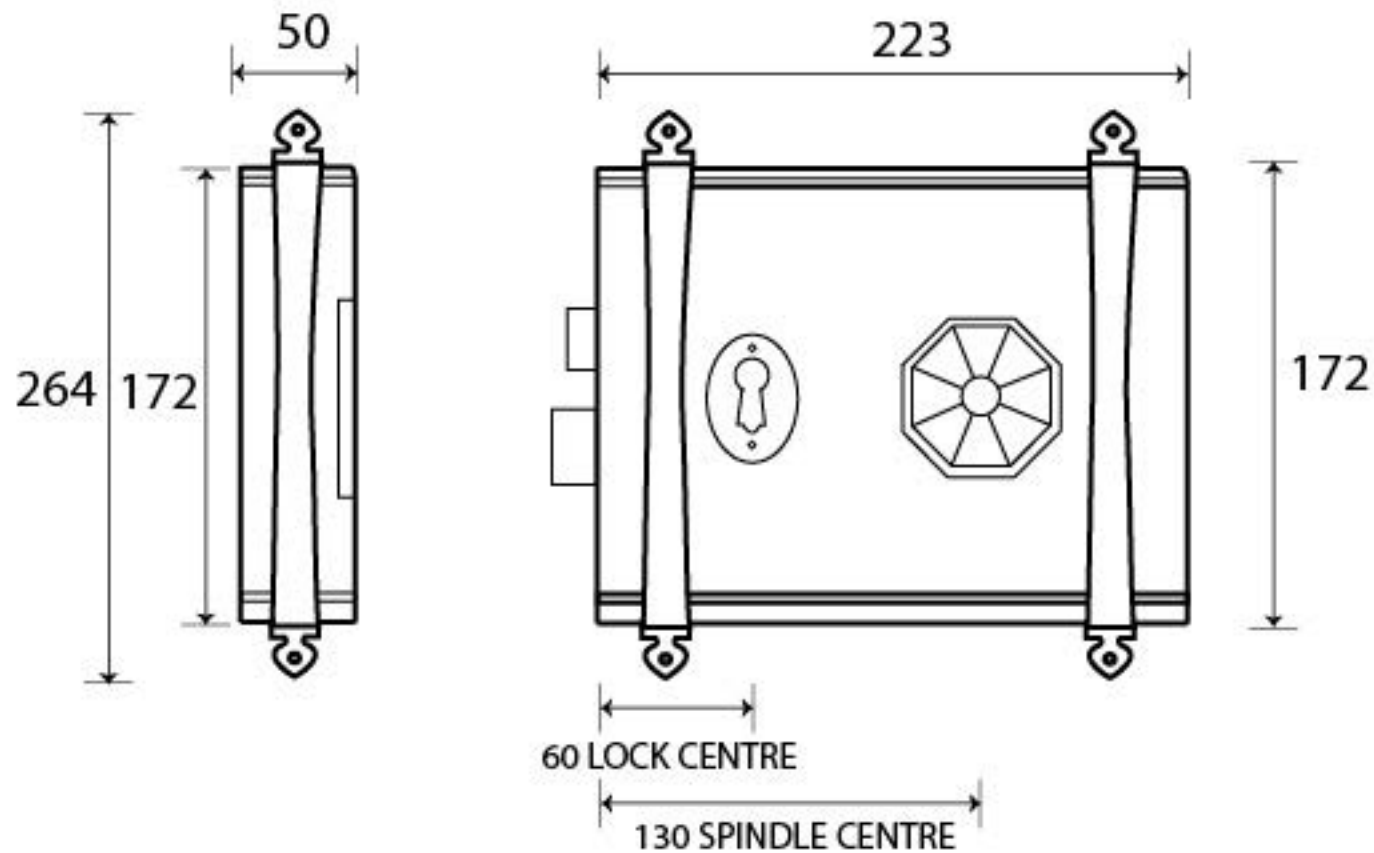

PRODUCT CODE 33004

HANDFORGED
TRADITIONAL
IRON MONGERY

Due to the hand crafted nature of our products all measurements are approximate and should be used as a guide only