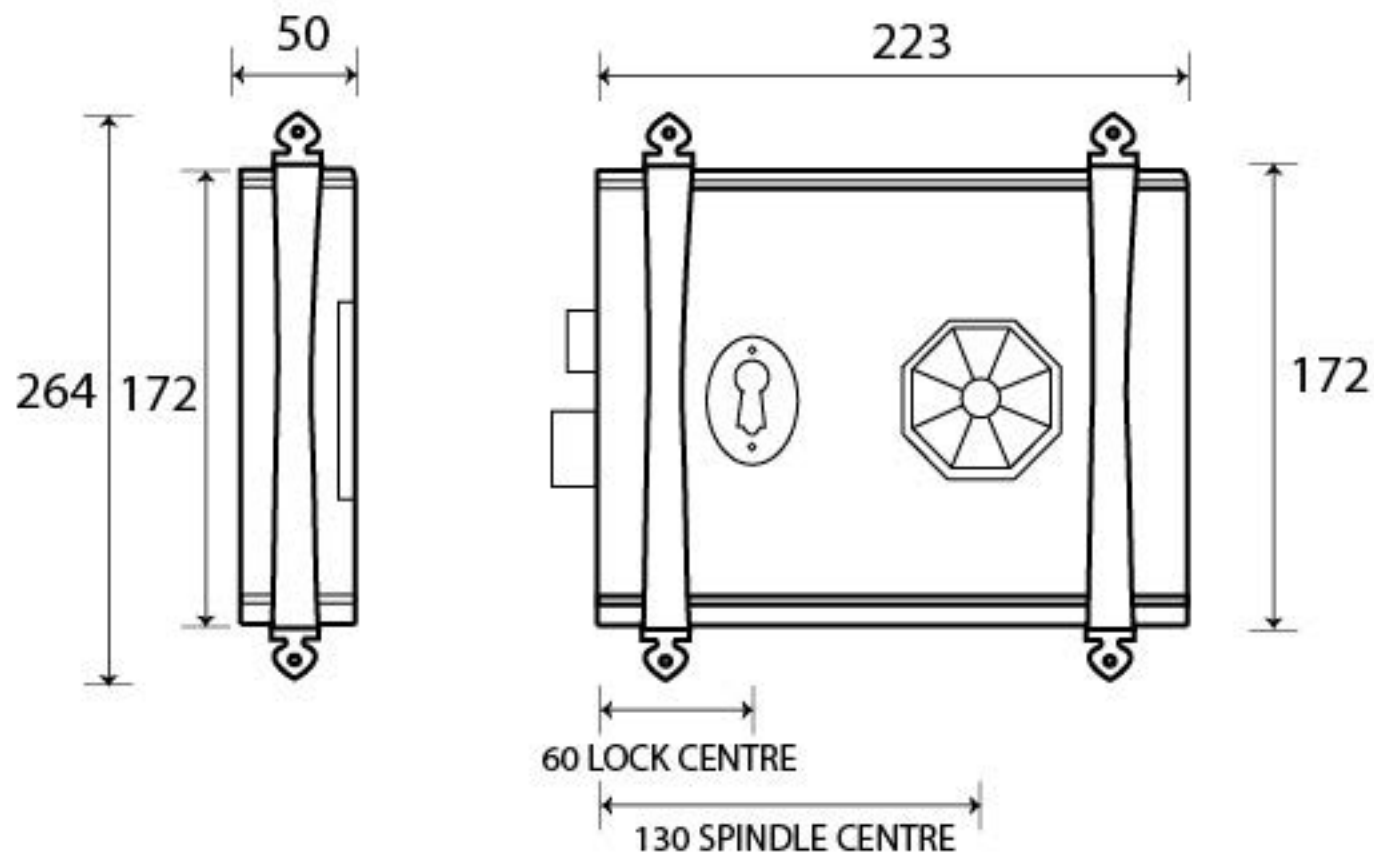

PRODUCT CODE 33005

HANDFORGED  
TRADITIONAL  
IRON MONGERY

Due to the hand crafted nature of our products all measurements are approximate and should be used as a guide only