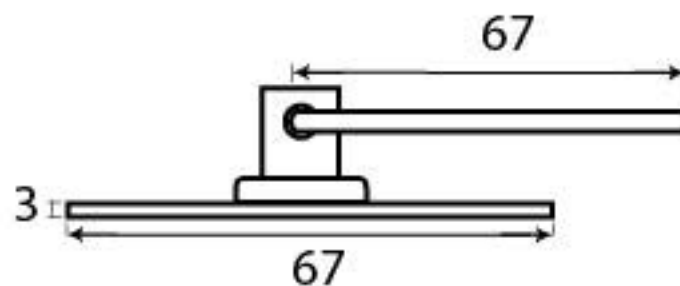

PRODUCT CODE 33017

3/4" (19mm)  
x8  
gauge 8 (4.2mm)

HANDFORGED  
TRADITIONAL  
IRON MONGERY

Due to the hand crafted nature of our products all measurements are approximate and should be used as a guide only