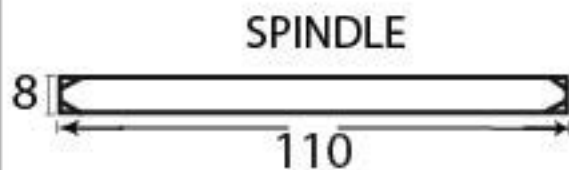

PRODUCT CODE 33017

3/4" (19mm)  
x8  
gauge 8 (4.2mm)

HANDFORGED  
TRADITIONAL  
IRON MONGERY

Due to the hand crafted nature of our products all measurements are approximate and should be used as a guide only