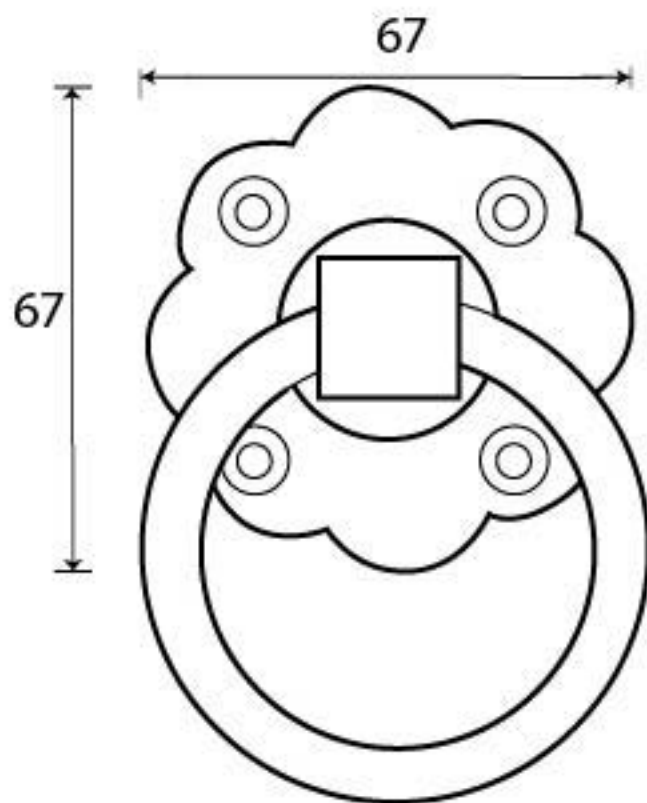

PRODUCT CODE 33017

3/4" (19mm)  
x8  
gauge 8 (4.2mm)

HANDFORGED  
TRADITIONAL  
IRON MONGERY

Due to the hand crafted nature of our products all measurements are approximate and should be used as a guide only