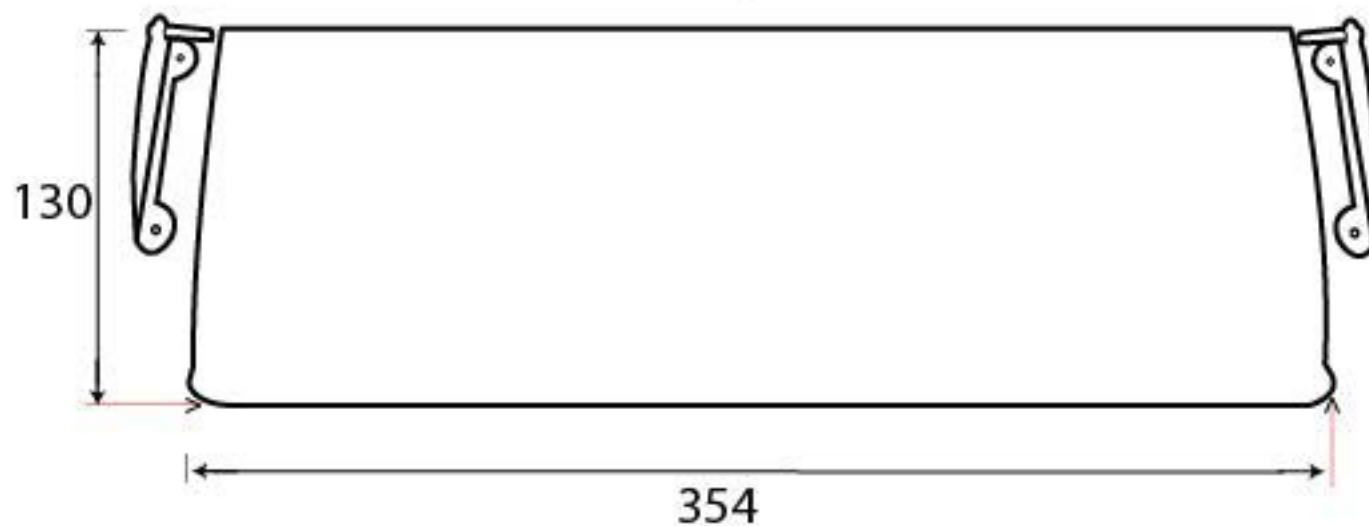

PRODUCT CODE 33051

1/2" (13mm)

x4
gauge 4 (3mm)

HANDFORGED
TRADITIONAL
IRON MONGERY

Due to the hand crafted nature of our products all measurements are approximate and should be used as a guide only