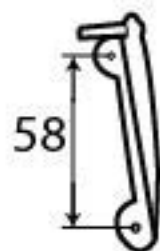

PRODUCT CODE 33051

1/2" (13mm)

x4
gauge 4 (3mm)

HANDFORGED
TRADITIONAL
IRON MONGERY

Due to the hand crafted nature of our products all measurements are approximate and should be used as a guide only