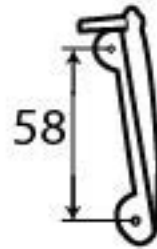

PRODUCT CODE 33053

1/2" (13mm)

x4
gauge 4 (3mm)

HANDFORGED
TRADITIONAL
IRON MONGERY

Due to the hand crafted nature of our products all measurements are approximate and should be used as a guide only