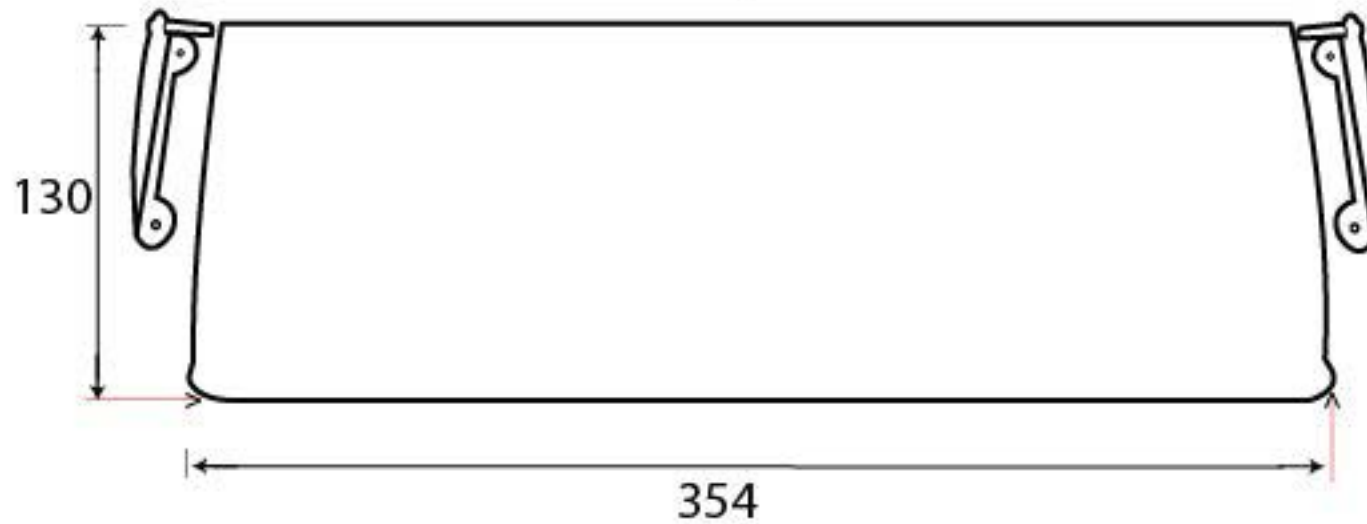

PRODUCT CODE 33053

1/2" (13mm)

x4
gauge 4 (3mm)

HANDFORGED
TRADITIONAL
IRON MONGERY

Due to the hand crafted nature of our products all measurements are approximate and should be used as a guide only