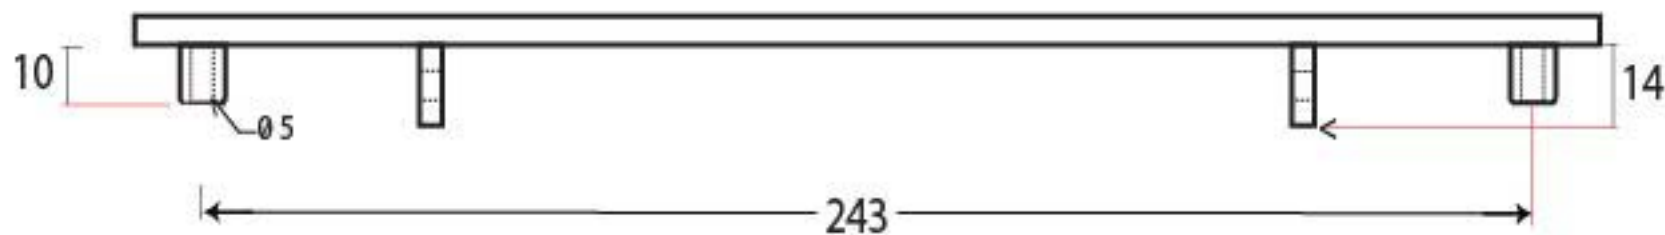

PRODUCT CODE 33056

HANDFORGED
TRADITIONAL
IRON MONGERY

Due to the hand crafted nature of our products all measurements are approximate and should be used as a guide only