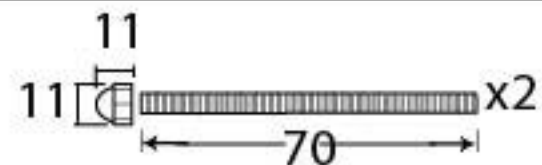

PRODUCT CODE 33056

HANDFORGED
TRADITIONAL
IRON MONGERY

Due to the hand crafted nature of our products all measurements are approximate and should be used as a guide only