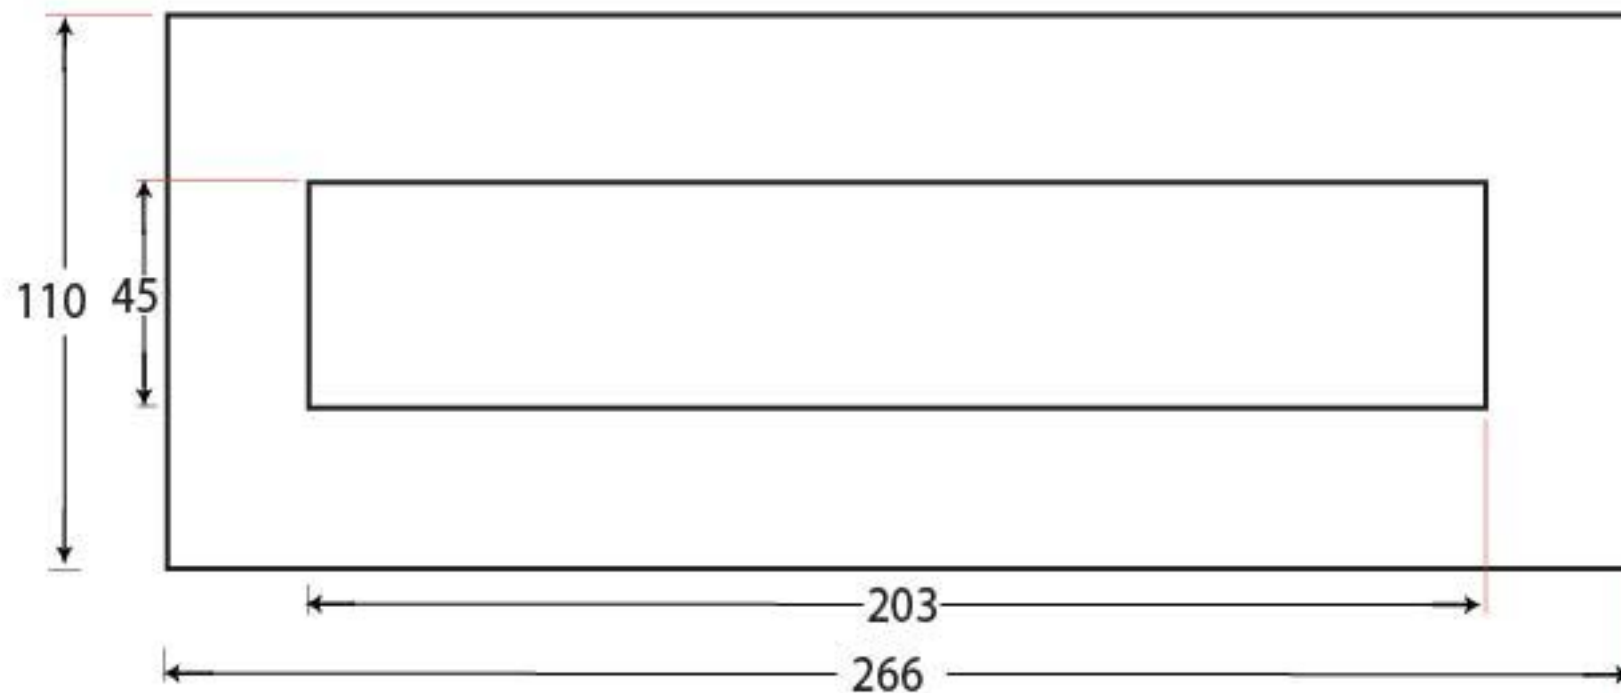

PRODUCT CODE 33056

HANDFORGED
TRADITIONAL
IRON MONGERY

Due to the hand crafted nature of our products all measurements are approximate and should be used as a guide only