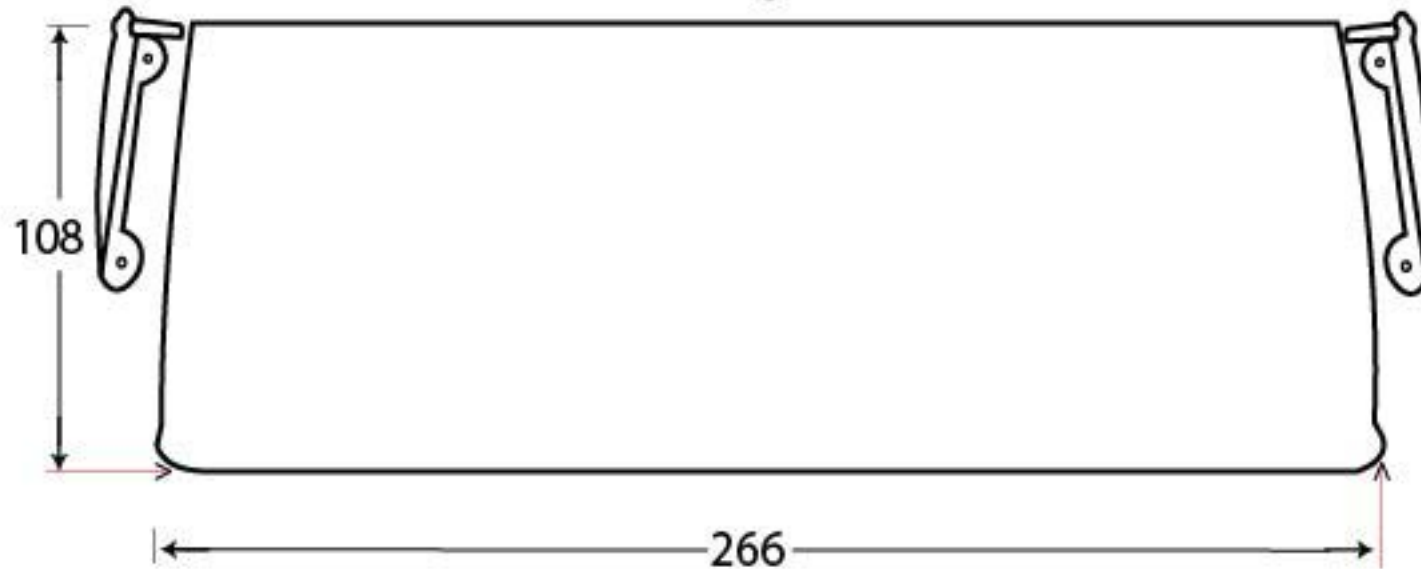

PRODUCT CODE 33057

1/2" (13mm)
x4
gauge 4 (3mm)

HANDFORGED
TRADITIONAL
IRON MONGERY

Due to the hand crafted nature of our products all measurements are approximate and should be used as a guide only