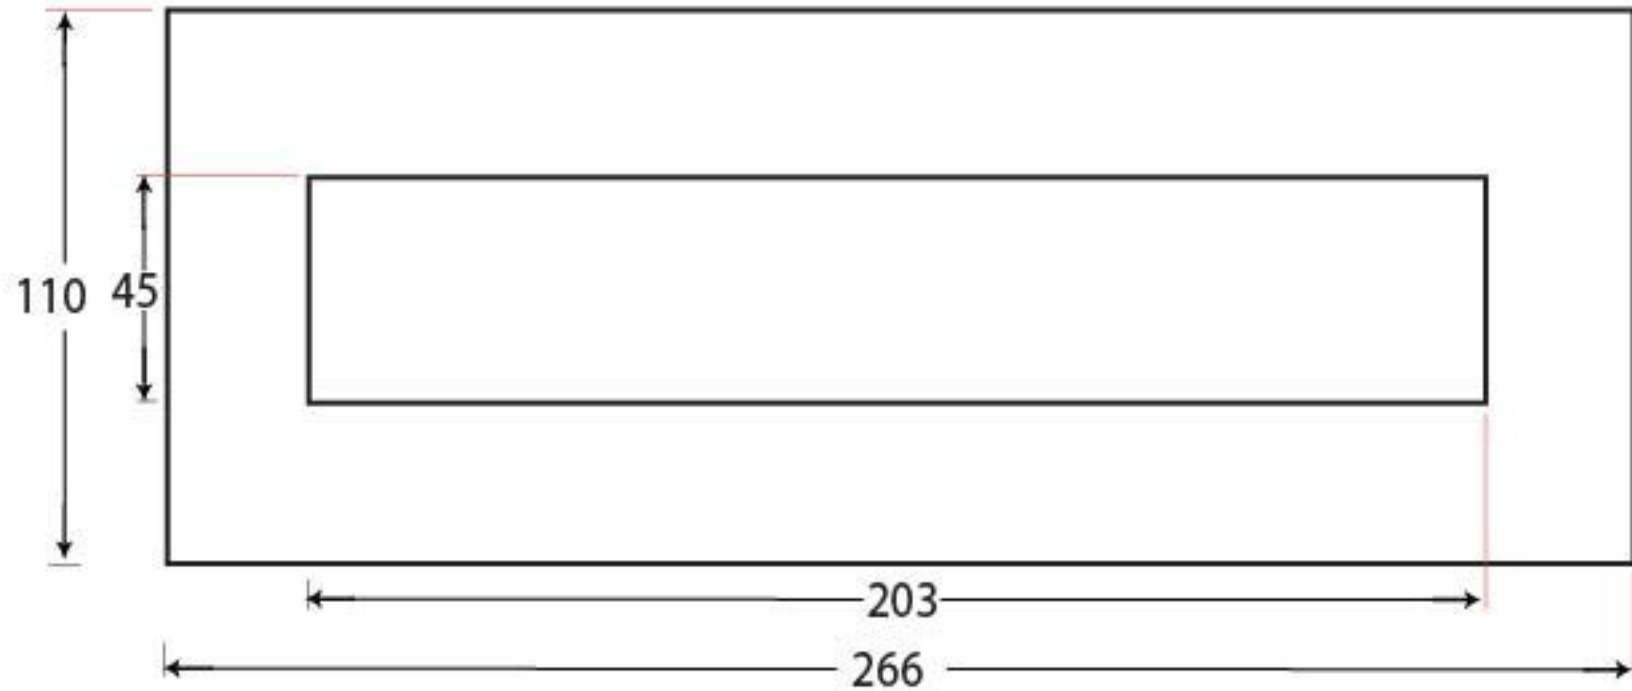

PRODUCT CODE 33058

HANDFORGED
TRADITIONAL
IRON MONGERY

Due to the hand crafted nature of our products all measurements are approximate and should be used as a guide only