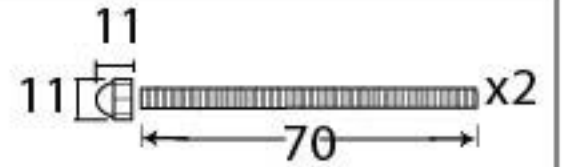

PRODUCT CODE 33058

HANDFORGED
TRADITIONAL
IRON MONGERY

Due to the hand crafted nature of our products all measurements are approximate and should be used as a guide only