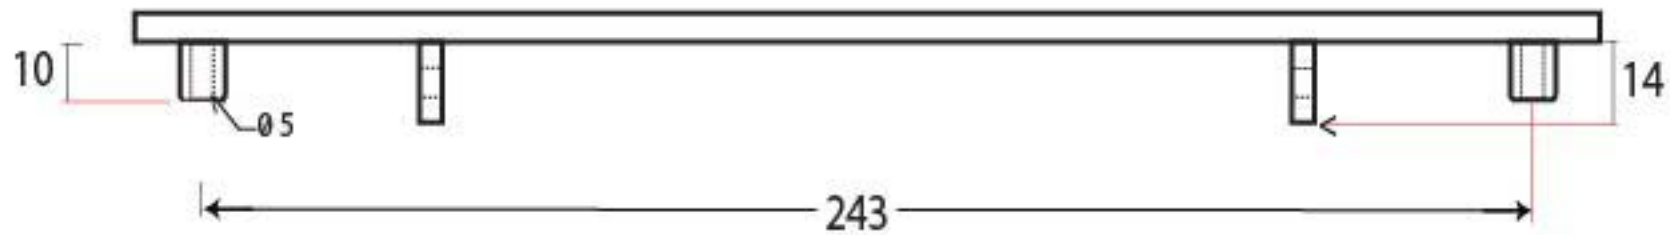

PRODUCT CODE 33058

HANDFORGED
TRADITIONAL
IRON MONGERY

Due to the hand crafted nature of our products all measurements are approximate and should be used as a guide only