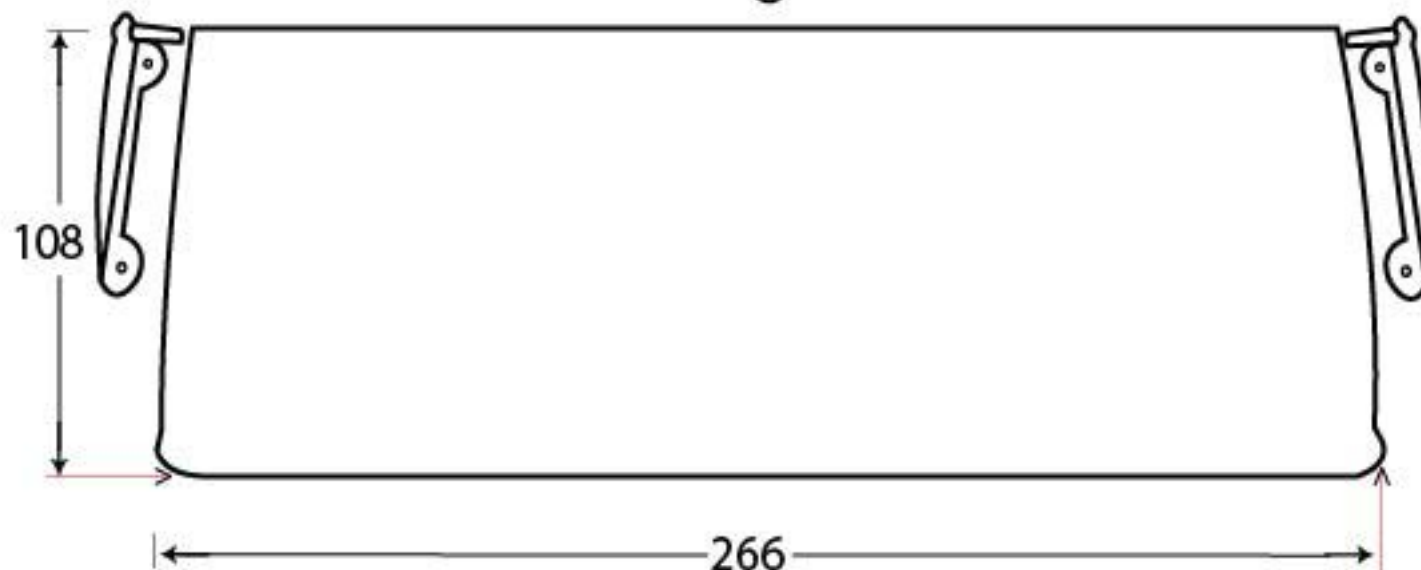

PRODUCT CODE 33059

1/2" (13mm)
x4
gauge 4 (3mm)

HANDFORGED
TRADITIONAL
IRON MONGERY

Due to the hand crafted nature of our products all measurements are approximate and should be used as a guide only