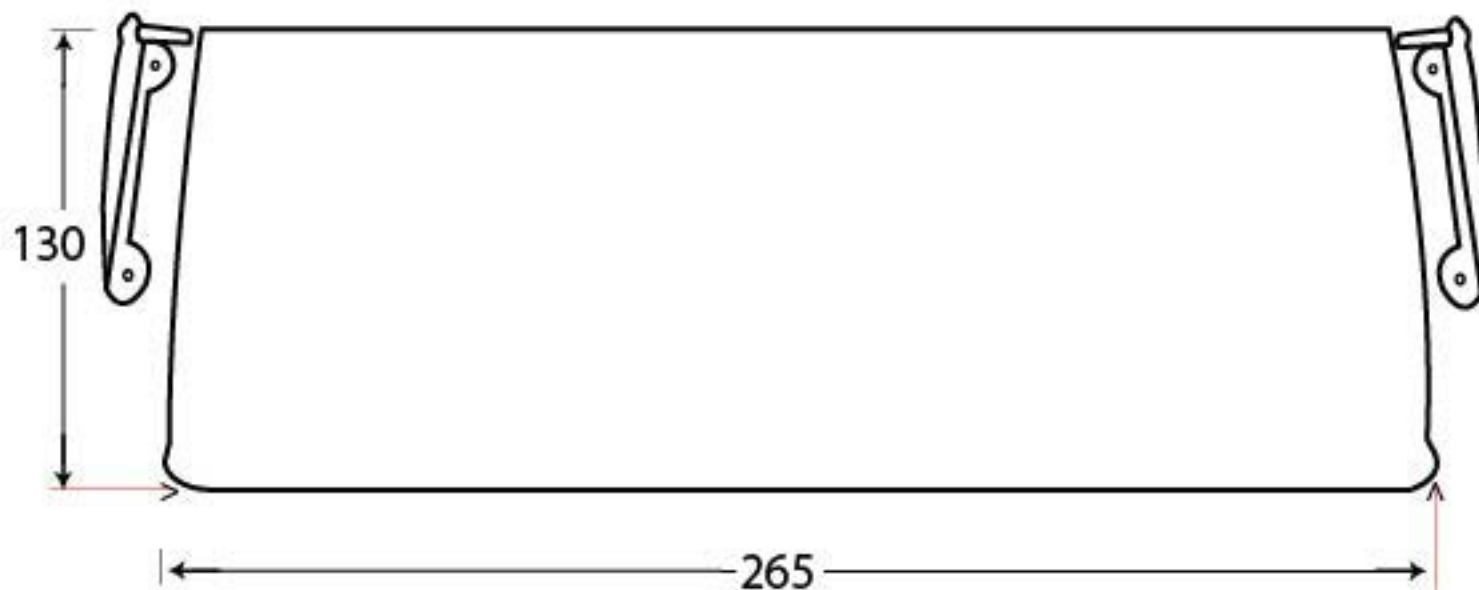

PRODUCT CODE 33063

1/2" (13mm)
x4
gauge 4 (3mm)

HANDFORGED
TRADITIONAL
IRON MONGERY

Due to the hand crafted nature of our products all measurements are approximate and should be used as a guide only