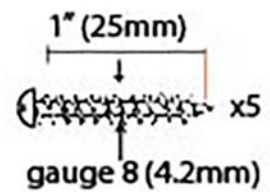

PRODUCT CODE 33082

HANDFORGED  
TRADITIONAL  
IRONMONGERY

Due to the hand crafted nature of our products all measurements are approximate and should be used as a guide only