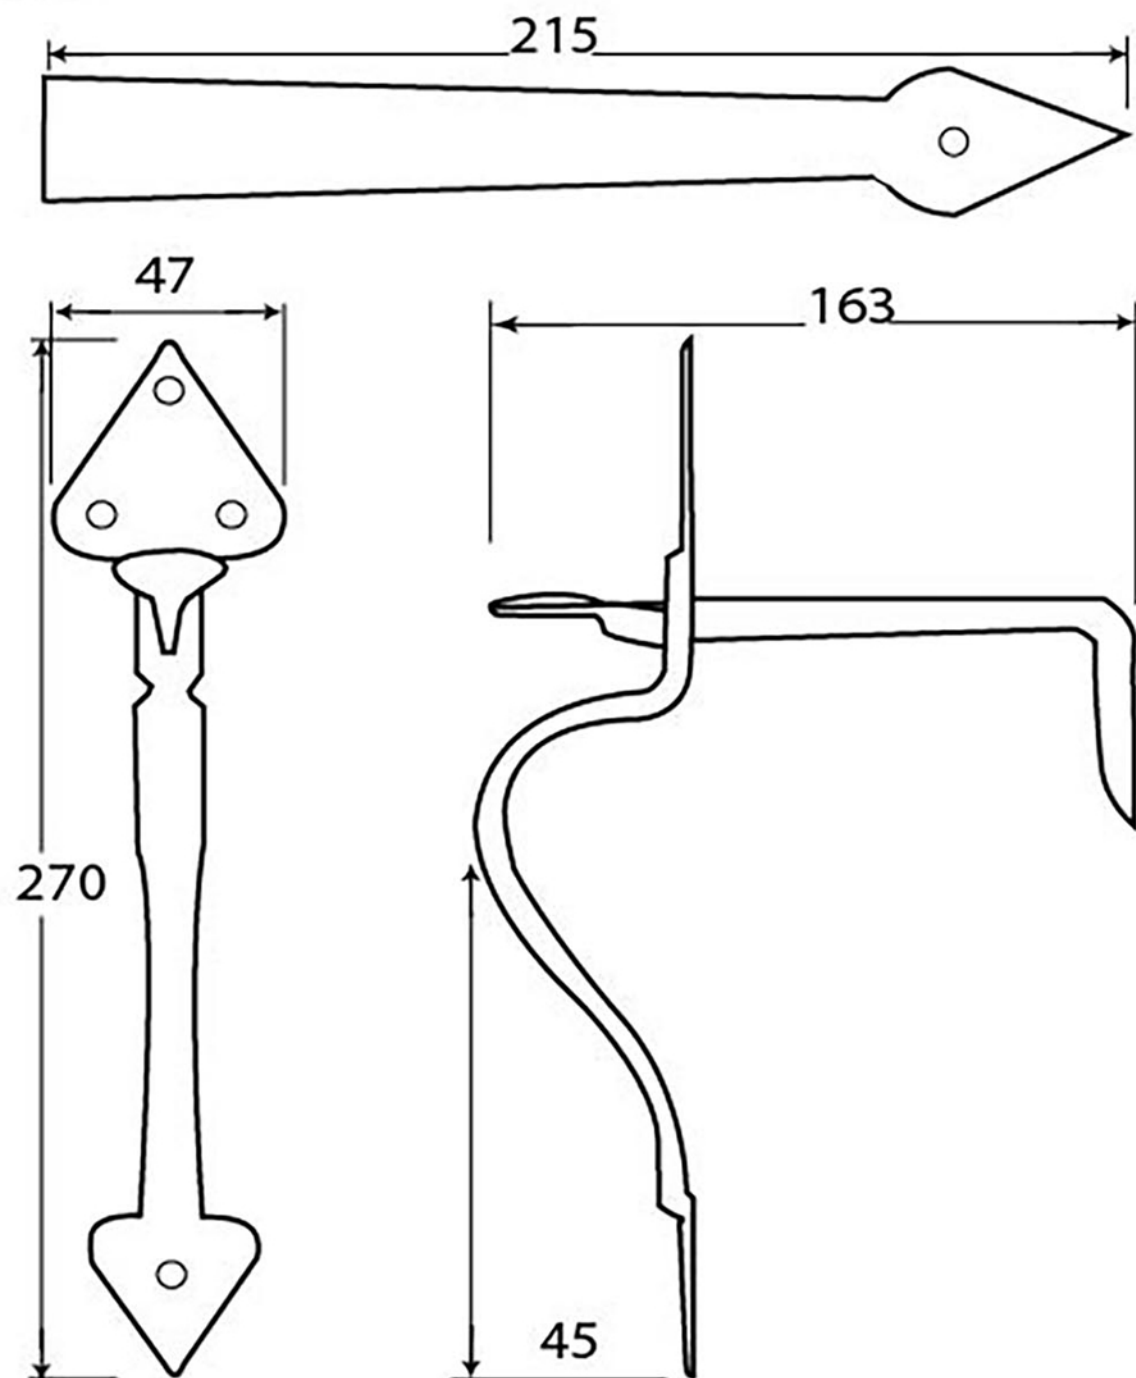

PRODUCT CODE 33082

HANDFORGED  
TRADITIONAL  
IRONMONGERY

Due to the hand crafted nature of our products all measurements are approximate and should be used as a guide only