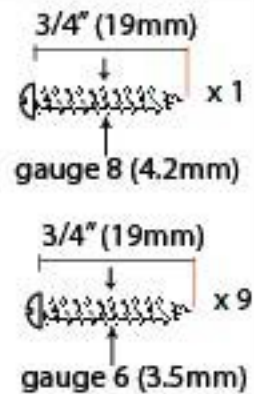

PRODUCT CODE 33100

HANDFORGED
TRADITIONAL
IRON MONGERY

Due to the hand crafted nature of our products all measurements are approximate and should be used as a guide only