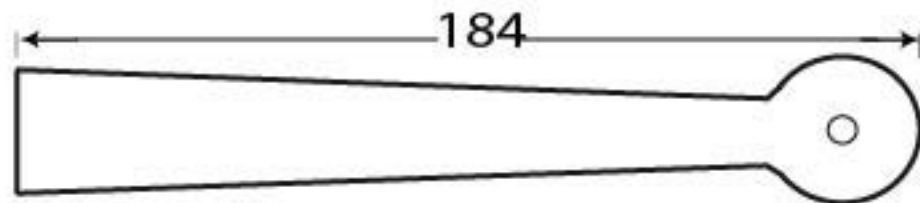

PRODUCT CODE 33100

HANDFORGED
TRADITIONAL
IRON MONGERY

Due to the hand crafted nature of our products all measurements are approximate and should be used as a guide only