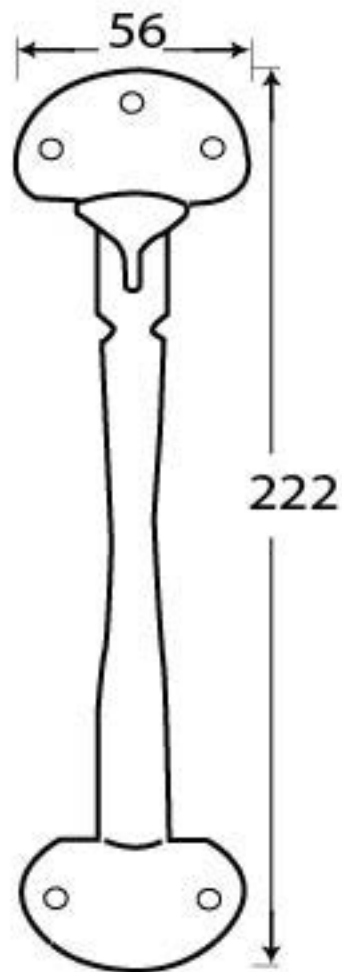

PRODUCT CODE 33100

HANDFORGED
TRADITIONAL
IRON MONGERY

Due to the hand crafted nature of our products all measurements are approximate and should be used as a guide only