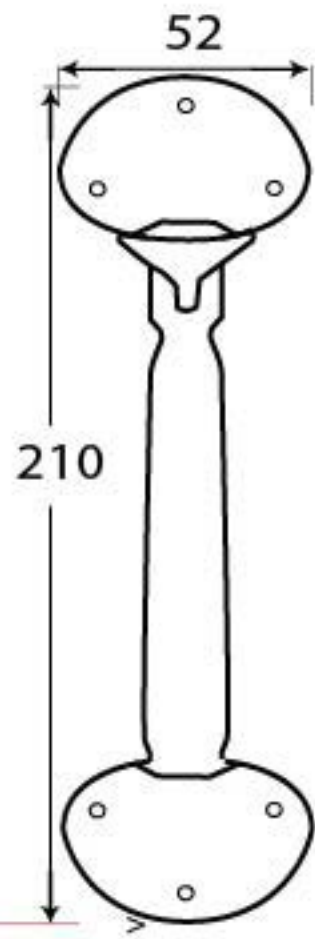

PRODUCT CODE 33101

3/4" (19mm)
↑
⌀ x 1
gauge 8 (4.2mm)
3/4" (19mm)
↑
⌀ x 9
gauge 6 (3.5mm)

HANDFORGED
TRADITIONAL
IRON MONGERY

Due to the hand crafted nature of our products all measurements are approximate and should be used as a guide only