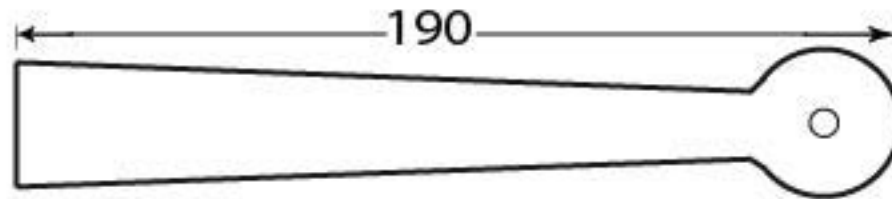

PRODUCT CODE 33101

3/4" (19mm)
↑
⌀ x 1
gauge 8 (4.2mm)
3/4" (19mm)
↑
⌀ x 9
gauge 6 (3.5mm)

HANDFORGED
TRADITIONAL
IRON MONGERY

Due to the hand crafted nature of our products all measurements are approximate and should be used as a guide only