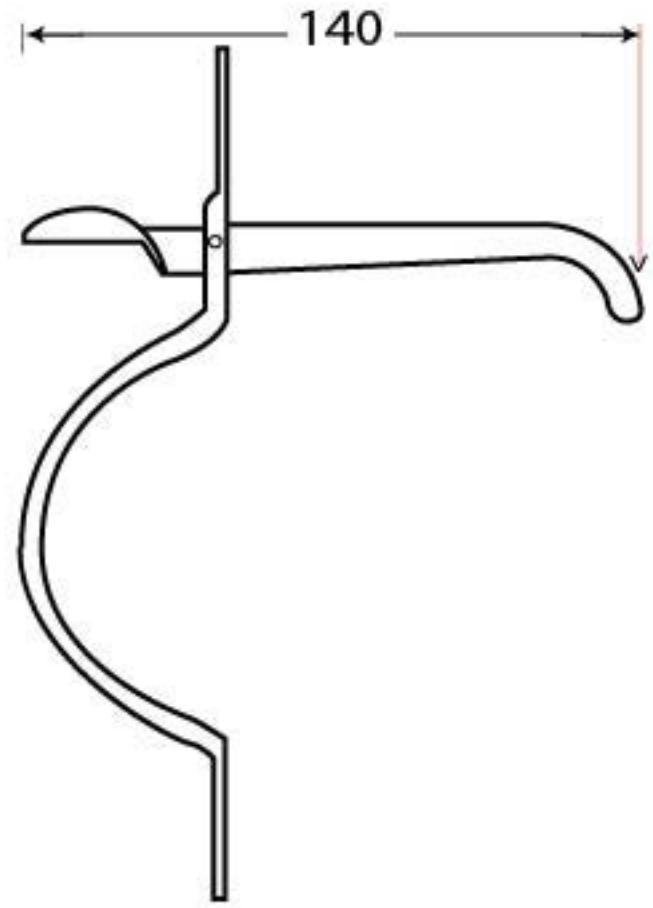

PRODUCT CODE 33101

3/4" (19mm)
↑
⌀ x 1
gauge 8 (4.2mm)
3/4" (19mm)
↑
⌀ x 9
gauge 6 (3.5mm)

HANDFORGED
TRADITIONAL
IRON MONGERY

Due to the hand crafted nature of our products all measurements are approximate and should be used as a guide only