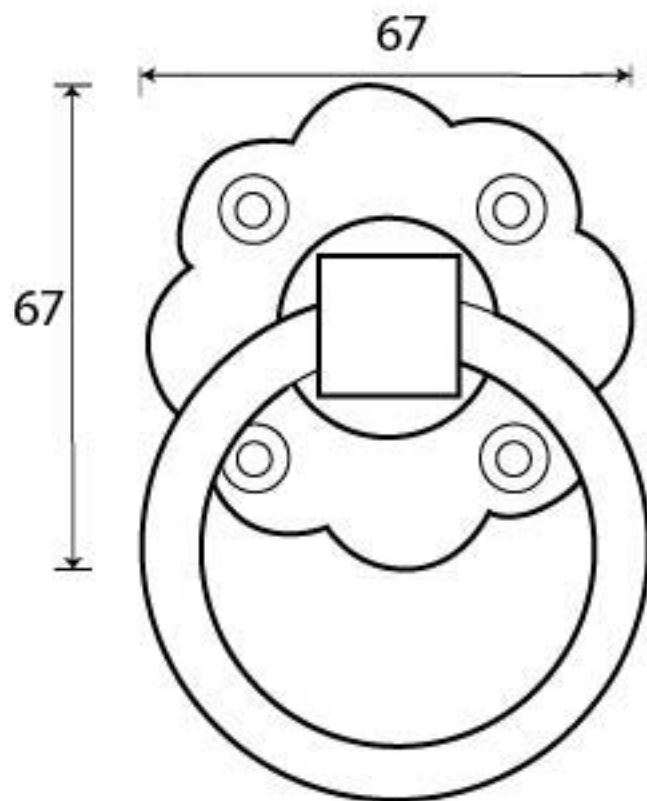

PRODUCT CODE 33112

3/4" (19mm)
x8
gauge 8 (4.2mm)

HANDFORGED
TRADITIONAL
IRON MONGERY

Due to the hand crafted nature of our products all measurements are approximate and should be used as a guide only