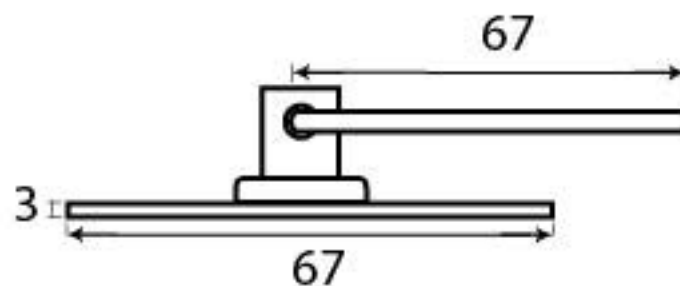

PRODUCT CODE 33112

3/4" (19mm)
x8
gauge 8 (4.2mm)

HANDFORGED
TRADITIONAL
IRON MONGERY

Due to the hand crafted nature of our products all measurements are approximate and should be used as a guide only