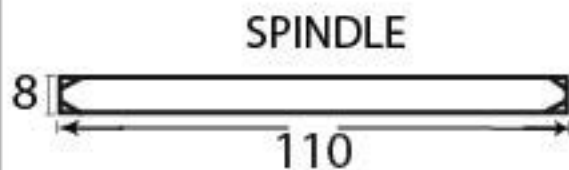

PRODUCT CODE 33112

3/4" (19mm)
x8
gauge 8 (4.2mm)

HANDFORGED
TRADITIONAL
IRON MONGERY

Due to the hand crafted nature of our products all measurements are approximate and should be used as a guide only