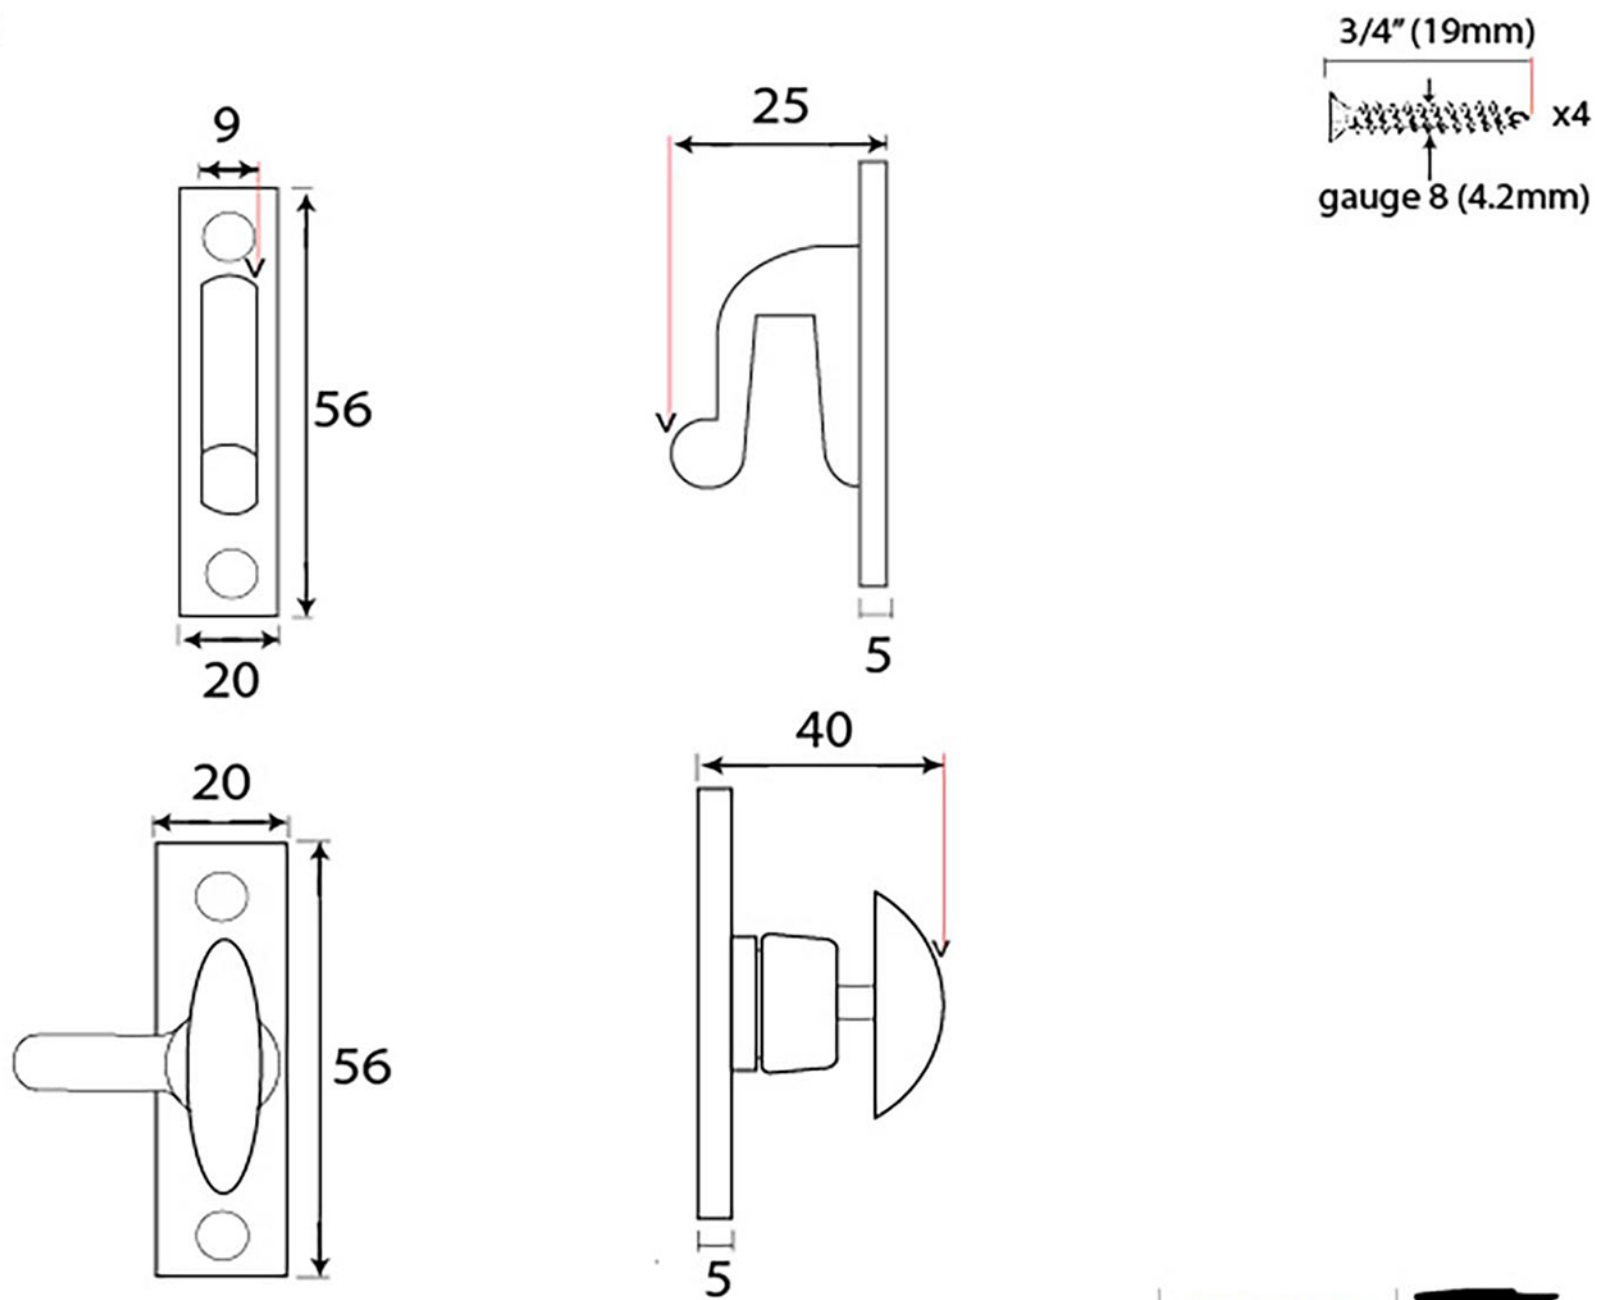

PRODUCT CODE 33115

HANDFORGED
TRADITIONAL
IRONMONGERY

Due to the hand crafted nature of our products all measurements are approximate and should be used as a guide only