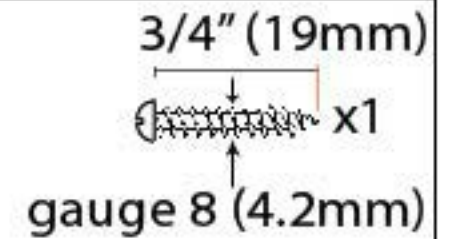

PRODUCT CODE 33121

HANDFORGED
TRADITIONAL
IRON MONGERY

Due to the hand crafted nature of our products all measurements are approximate and should be used as a guide only