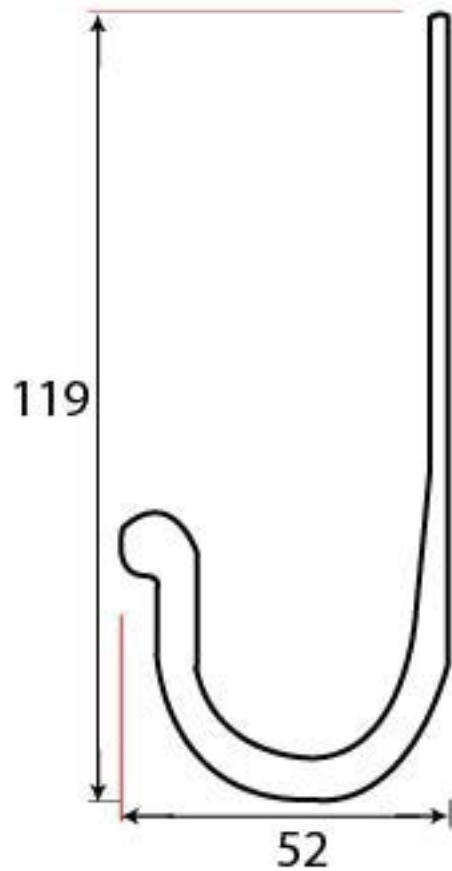

PRODUCT CODE 33121

HANDFORGED
TRADITIONAL
IRON MONGERY

Due to the hand crafted nature of our products all measurements are approximate and should be used as a guide only