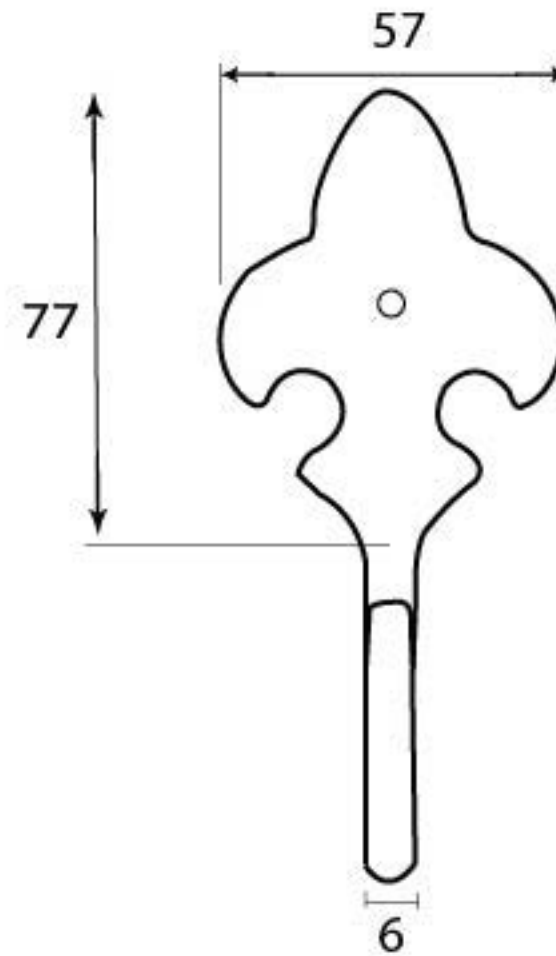

PRODUCT CODE 33121

HANDFORGED
TRADITIONAL
IRON MONGERY

Due to the hand crafted nature of our products all measurements are approximate and should be used as a guide only