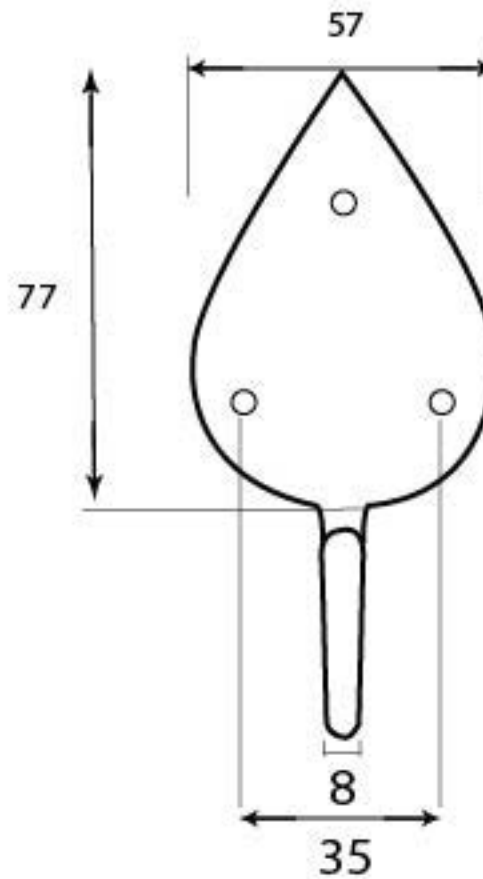

PRODUCT CODE 33122

3/4" (19mm)
x3
gauge 6 (3.5mm)

HANDFORGED
TRADITIONAL
IRON MONGERY

Due to the hand crafted nature of our products all measurements are approximate and should be used as a guide only