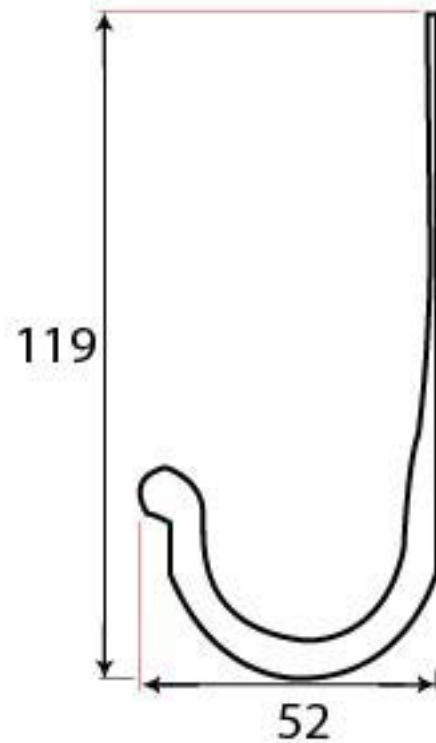

PRODUCT CODE 33122

3/4" (19mm)
x3
gauge 6 (3.5mm)

HANDFORGED
TRADITIONAL
IRON MONGERY

Due to the hand crafted nature of our products all measurements are approximate and should be used as a guide only