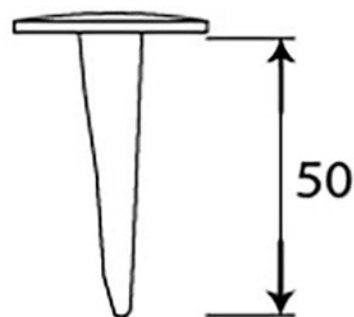

PRODUCT CODE 33134

HANDFORGED
TRADITIONAL
IRONMONGERY

Due to the hand crafted nature of our products all measurements are approximate and should be used as a guide only