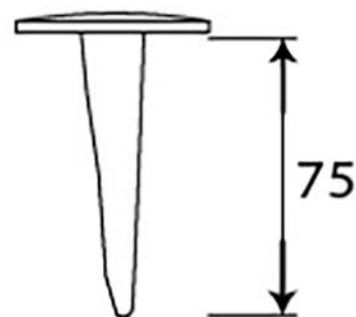

PRODUCT CODE 33135

HANDFORGED
TRADITIONAL
IRONMONGERY

Due to the hand crafted nature of our products all measurements are approximate and should be used as a guide only