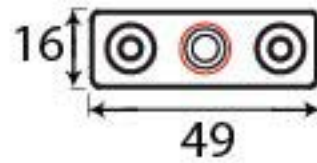

PRODUCT CODE 33139

3/4" (19mm)

X6
gauge 8 (4.2mm)

HANDFORGED
TRADITIONAL
IRON MONGERY

Due to the hand crafted nature of our products all measurements are approximate and should be used as a guide only