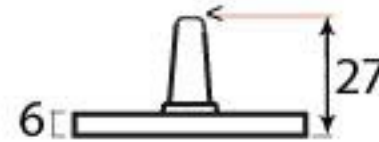

PRODUCT CODE 33139

3/4" (19mm)

X6
gauge 8 (4.2mm)

HANDFORGED
TRADITIONAL
IRON MONGERY

Due to the hand crafted nature of our products all measurements are approximate and should be used as a guide only