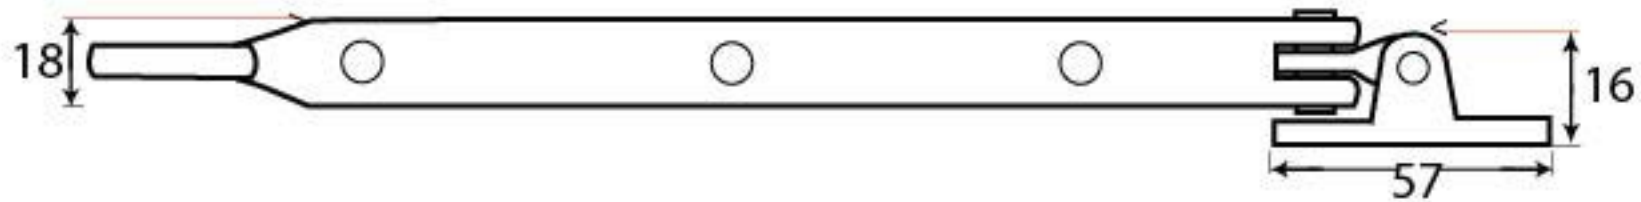

PRODUCT CODE 33139

3/4" (19mm)

X6
gauge 8 (4.2mm)

HANDFORGED
TRADITIONAL
IRON MONGERY

Due to the hand crafted nature of our products all measurements are approximate and should be used as a guide only