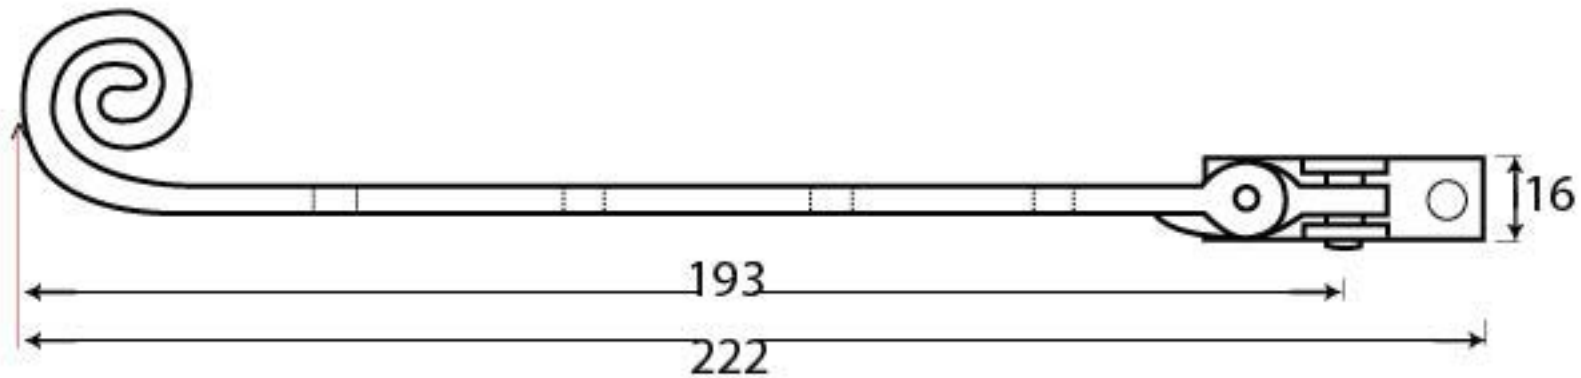

PRODUCT CODE 33139

3/4" (19mm)

X6
gauge 8 (4.2mm)

HANDFORGED
TRADITIONAL
IRON MONGERY

Due to the hand crafted nature of our products all measurements are approximate and should be used as a guide only