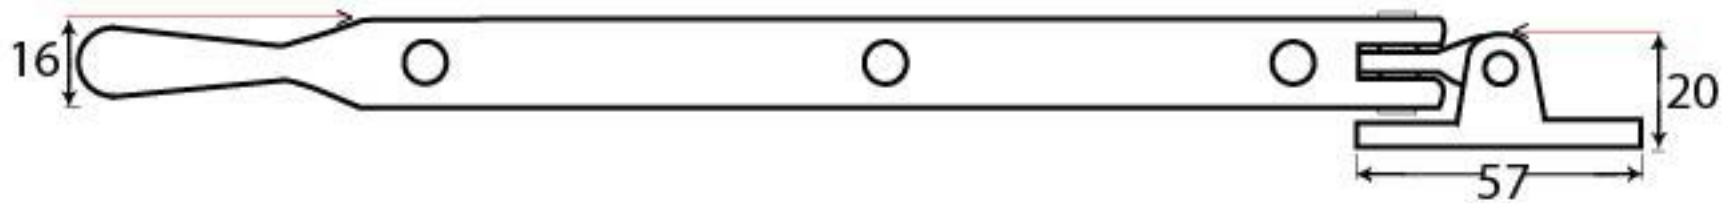

PRODUCT CODE 33141

HANDFORGED
TRADITIONAL
IRON MONGERY

Due to the hand crafted nature of our products all measurements are approximate and should be used as a guide only