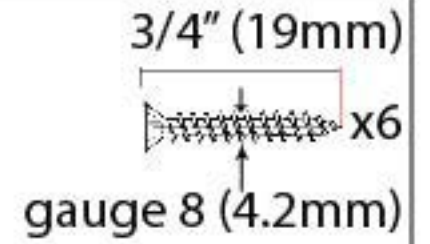

PRODUCT CODE 33141

HANDFORGED
TRADITIONAL
IRON MONGERY

Due to the hand crafted nature of our products all measurements are approximate and should be used as a guide only