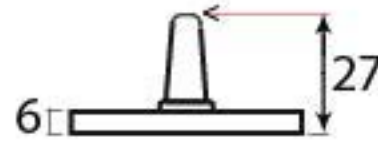

PRODUCT CODE 33141

HANDFORGED
TRADITIONAL
IRON MONGERY

Due to the hand crafted nature of our products all measurements are approximate and should be used as a guide only