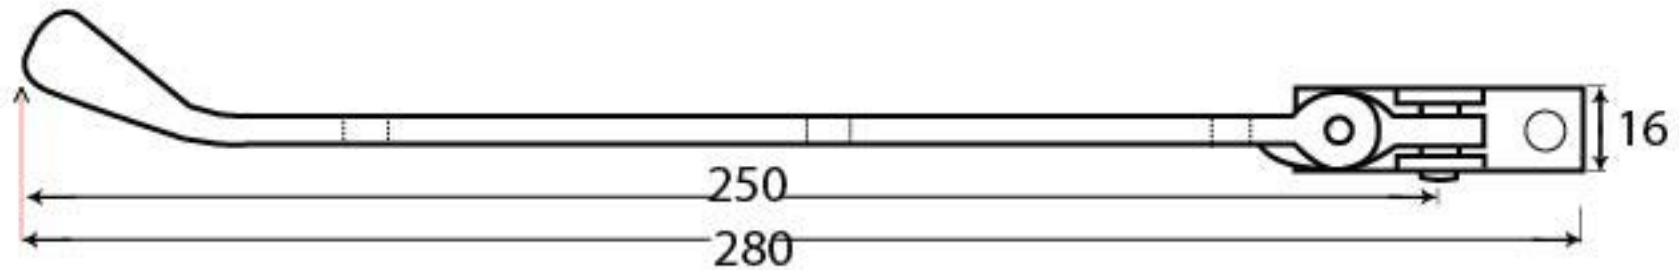

PRODUCT CODE 33141

HANDFORGED
TRADITIONAL
IRON MONGERY

Due to the hand crafted nature of our products all measurements are approximate and should be used as a guide only