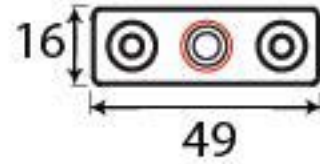

PRODUCT CODE 33141

HANDFORGED
TRADITIONAL
IRON MONGERY

Due to the hand crafted nature of our products all measurements are approximate and should be used as a guide only