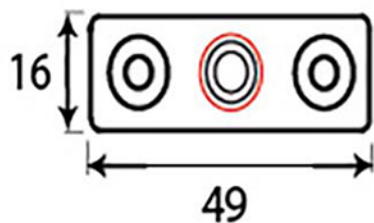

PRODUCT CODE 33143P

3/4" (19mm)  
x2  
gauge 8 (4.2mm)

HANDFORGED  
TRADITIONAL  
IRONMONGERY

Due to the hand crafted nature of our products all measurements are approximate and should be used as a guide only