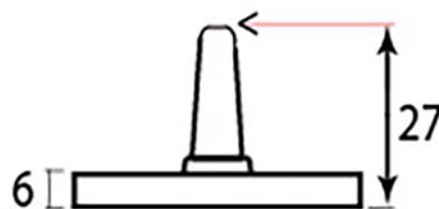

PRODUCT CODE 33143P

3/4" (19mm)  
x2  
gauge 8 (4.2mm)

HANDFORGED  
TRADITIONAL  
IRONMONGERY

Due to the hand crafted nature of our products all measurements are approximate and should be used as a guide only