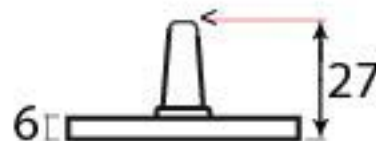

PRODUCT CODE 33143

HANDFORGED  
TRADITIONAL  
IRON MONGERY

Due to the hand crafted nature of our products all measurements are approximate and should be used as a guide only