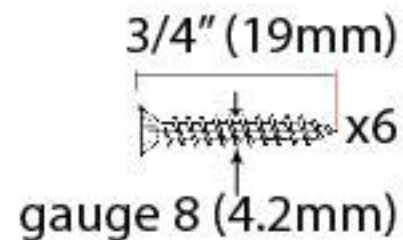

PRODUCT CODE 33143

HANDFORGED  
TRADITIONAL  
IRON MONGERY

Due to the hand crafted nature of our products all measurements are approximate and should be used as a guide only