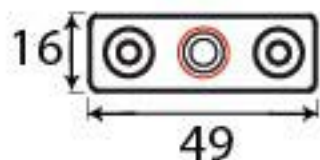

PRODUCT CODE 33143

HANDFORGED  
TRADITIONAL  
IRON MONGERY

Due to the hand crafted nature of our products all measurements are approximate and should be used as a guide only