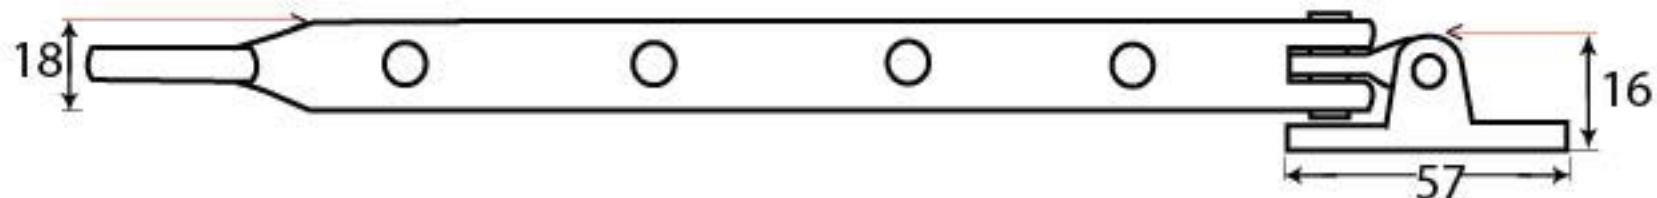

PRODUCT CODE 33143

HANDFORGED  
TRADITIONAL  
IRON MONGERY

Due to the hand crafted nature of our products all measurements are approximate and should be used as a guide only