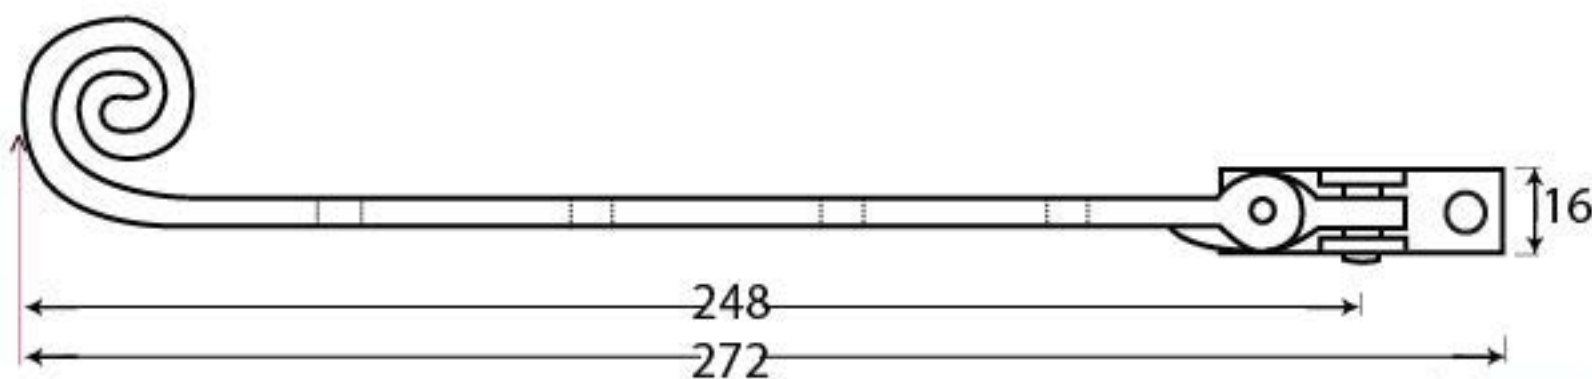

PRODUCT CODE 33143

HANDFORGED  
TRADITIONAL  
IRON MONGERY

Due to the hand crafted nature of our products all measurements are approximate and should be used as a guide only