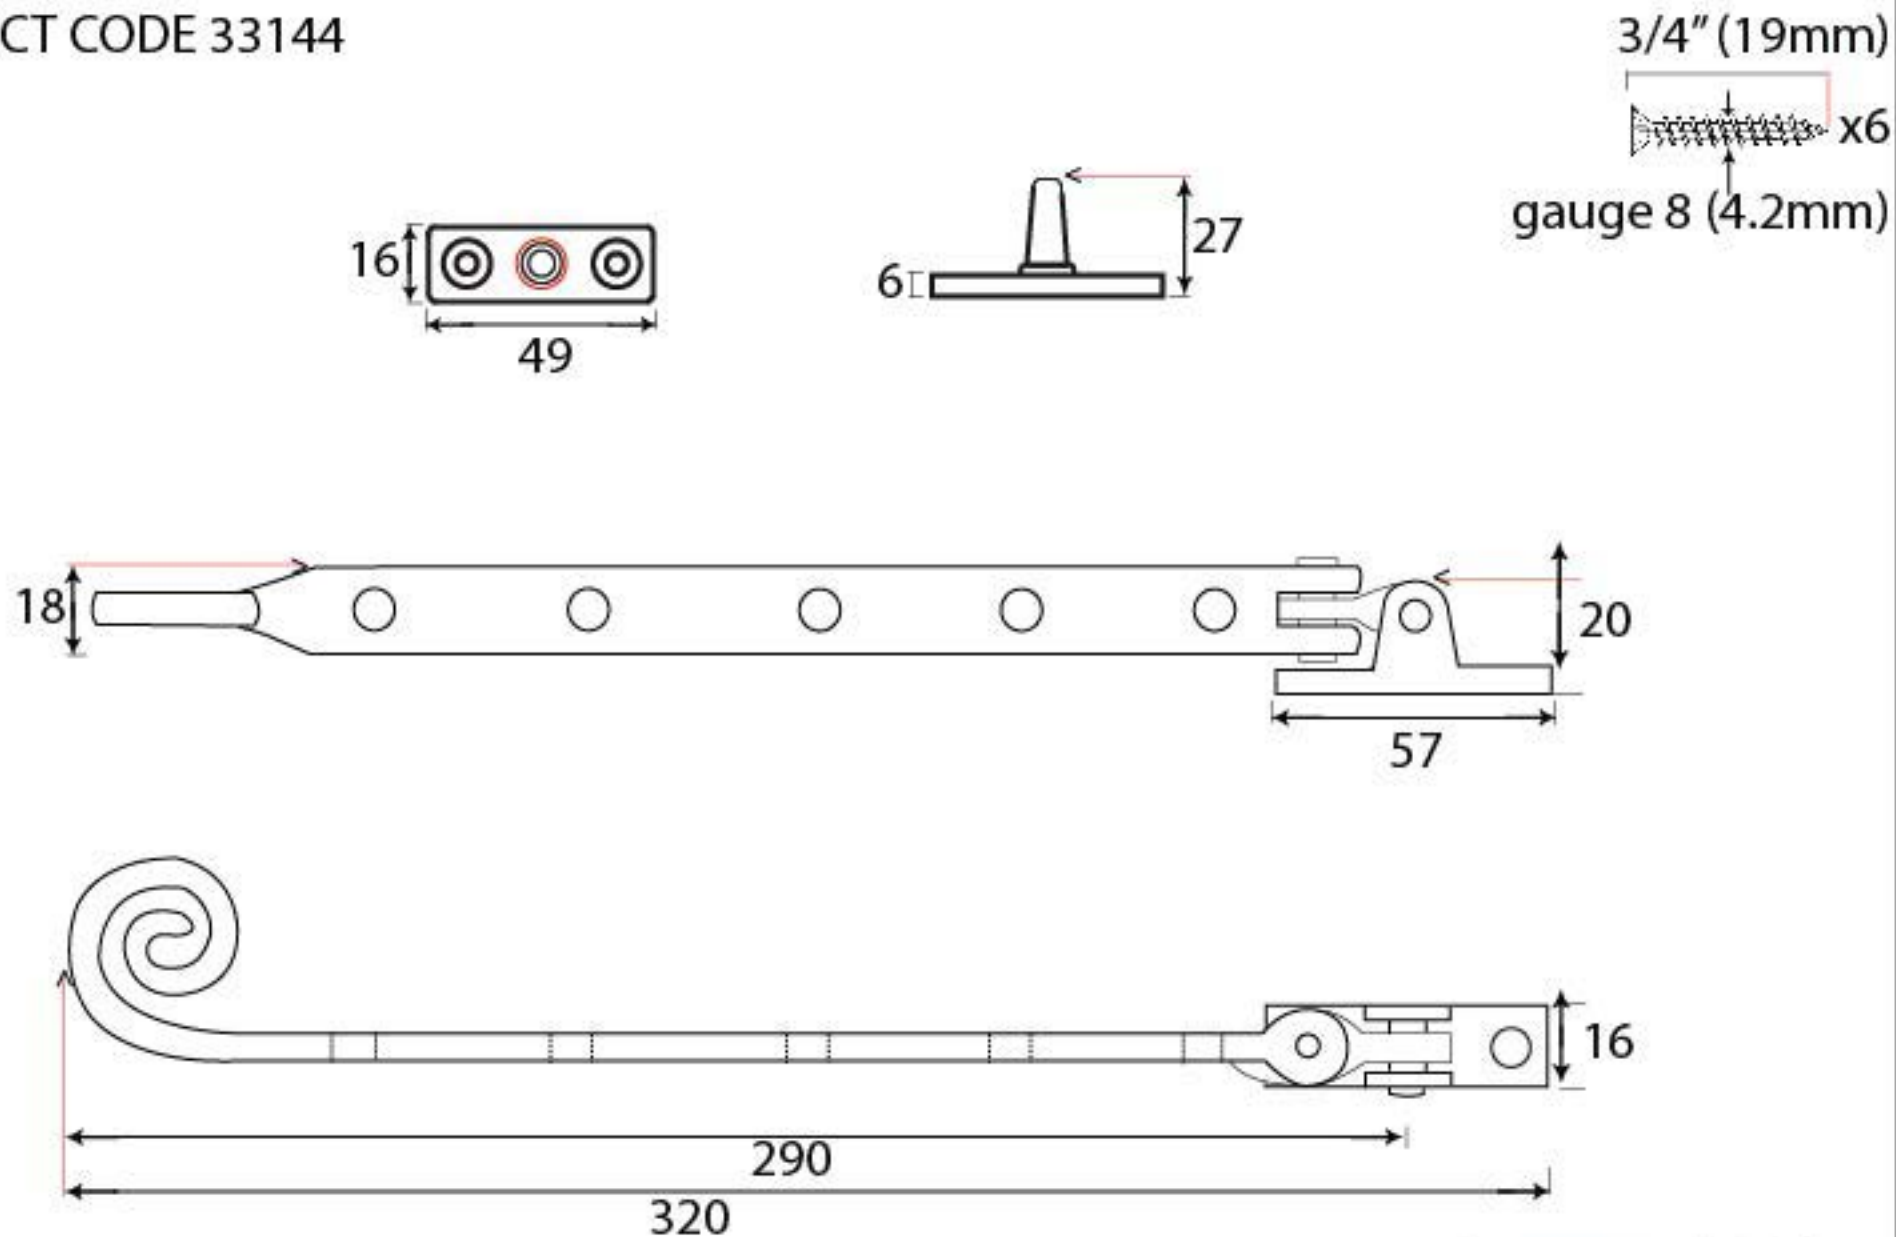

PRODUCT CODE 33144

HANDFORGED
TRADITIONAL
IRON MONGERY

Due to the hand crafted nature of our products all measurements are approximate and should be used as a guide only