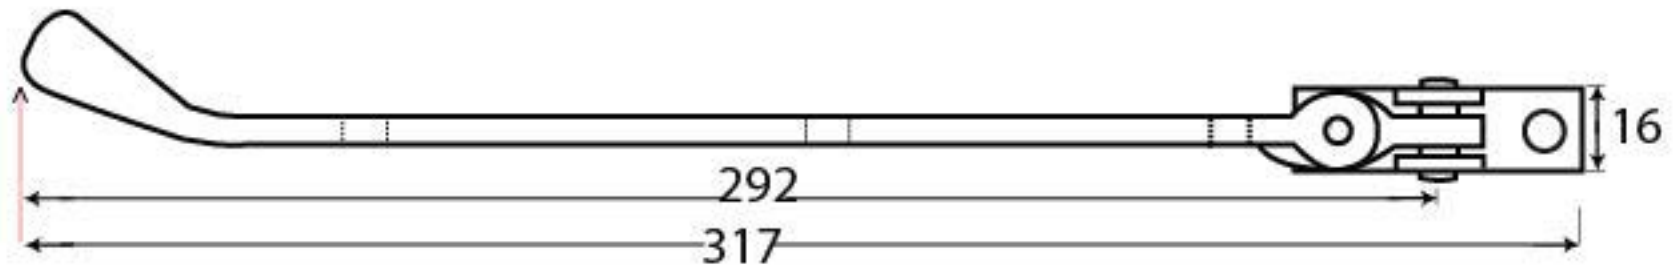

PRODUCT CODE 33149

3/4" (19mm)

gauge 8 (4.2mm)

HANDFORGED
TRADITIONAL
IRON MONGERY

Due to the hand crafted nature of our products all measurements are approximate and should be used as a guide only