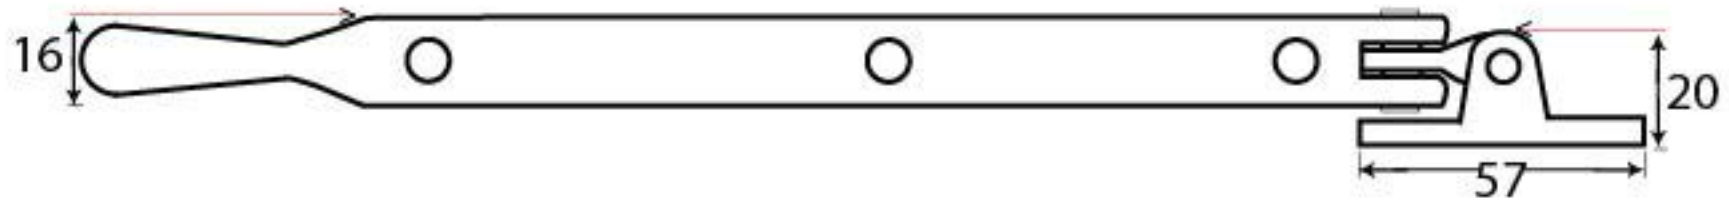

PRODUCT CODE 33149

3/4" (19mm)

gauge 8 (4.2mm)

HANDFORGED
TRADITIONAL
IRON MONGERY

Due to the hand crafted nature of our products all measurements are approximate and should be used as a guide only