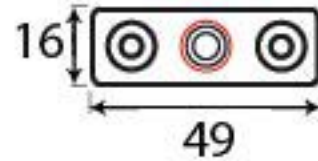

PRODUCT CODE 33149

3/4" (19mm)

gauge 8 (4.2mm)

HANDFORGED
TRADITIONAL
IRON MONGERY

Due to the hand crafted nature of our products all measurements are approximate and should be used as a guide only