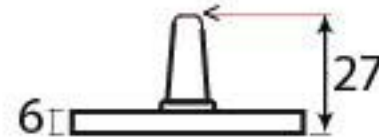

PRODUCT CODE 33149

3/4" (19mm)

gauge 8 (4.2mm)

HANDFORGED
TRADITIONAL
IRON MONGERY

Due to the hand crafted nature of our products all measurements are approximate and should be used as a guide only