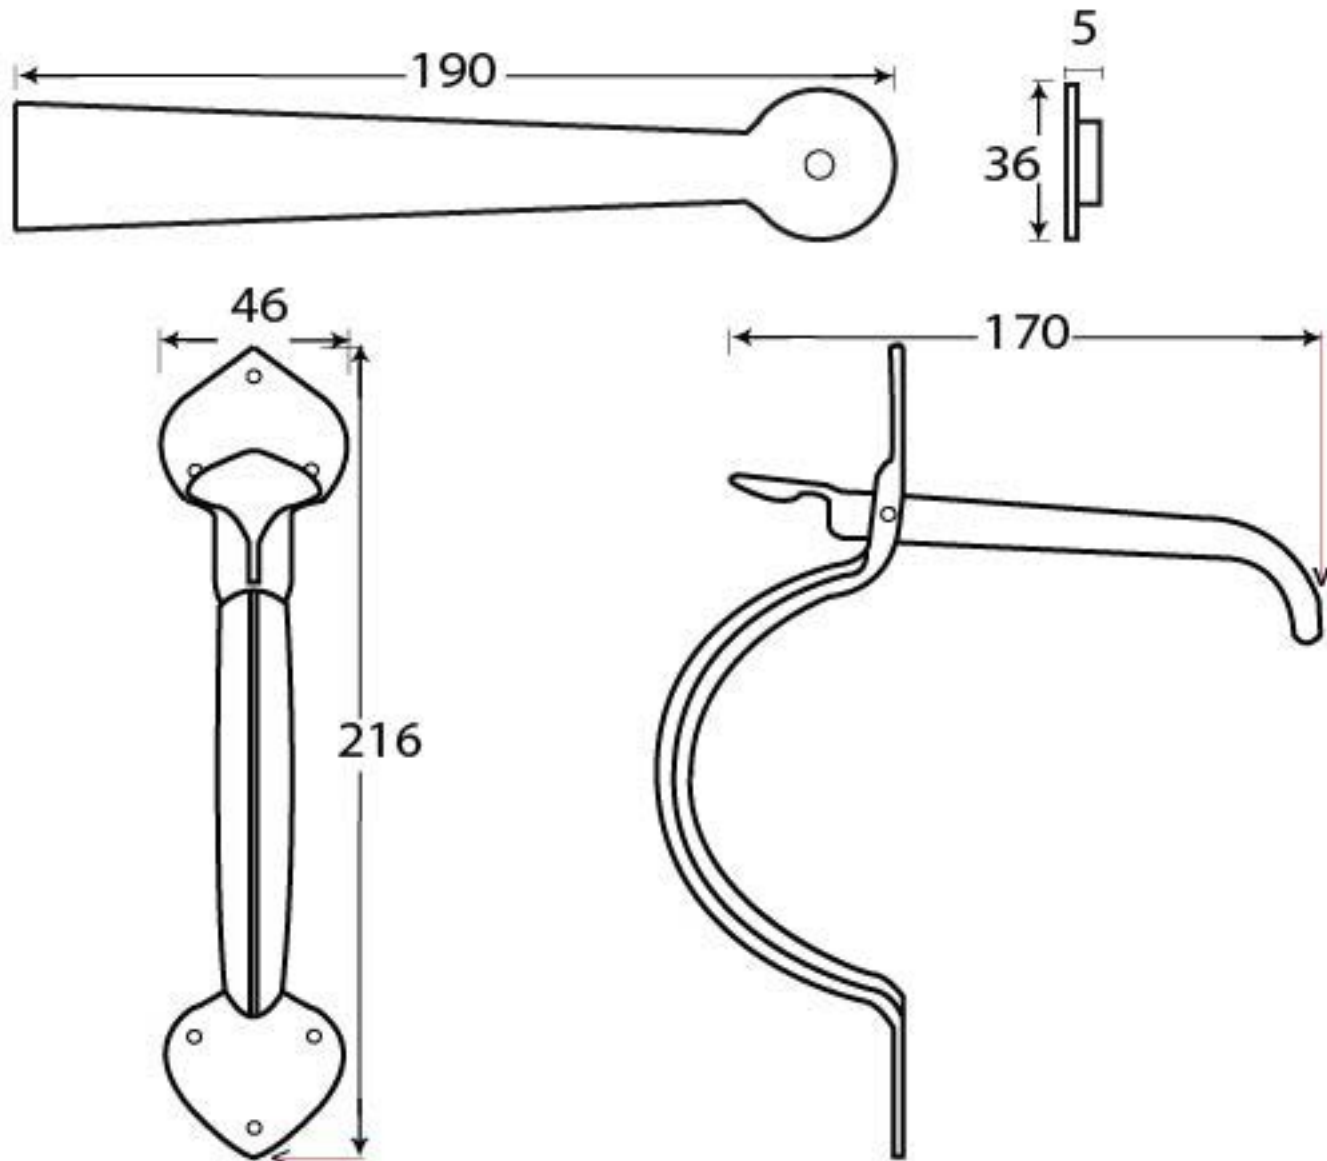

PRODUCT CODE 33150 XL

HANDFORGED
TRADITIONAL
IRONMONGERY

Due to the hand crafted nature of our products all measurements are approximate and should be used as a guide only