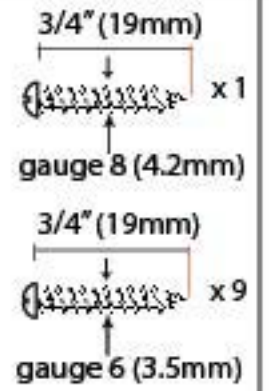

PRODUCT CODE 33150 XL

HANDFORGED
TRADITIONAL
IRONMONGERY

Due to the hand crafted nature of our products all measurements are approximate and should be used as a guide only