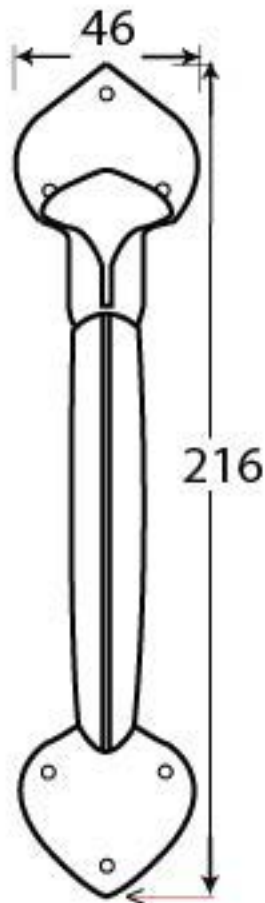

PRODUCT CODE 33150

3/4" (19mm)  
x 1  
gauge 8 (4.2mm)  
3/4" (19mm)  
x 9  
gauge 6 (3.5mm)

HANDFORGED  
TRADITIONAL  
IRONMONGERY

Due to the hand crafted nature of our products all measurements are approximate and should be used as a guide only