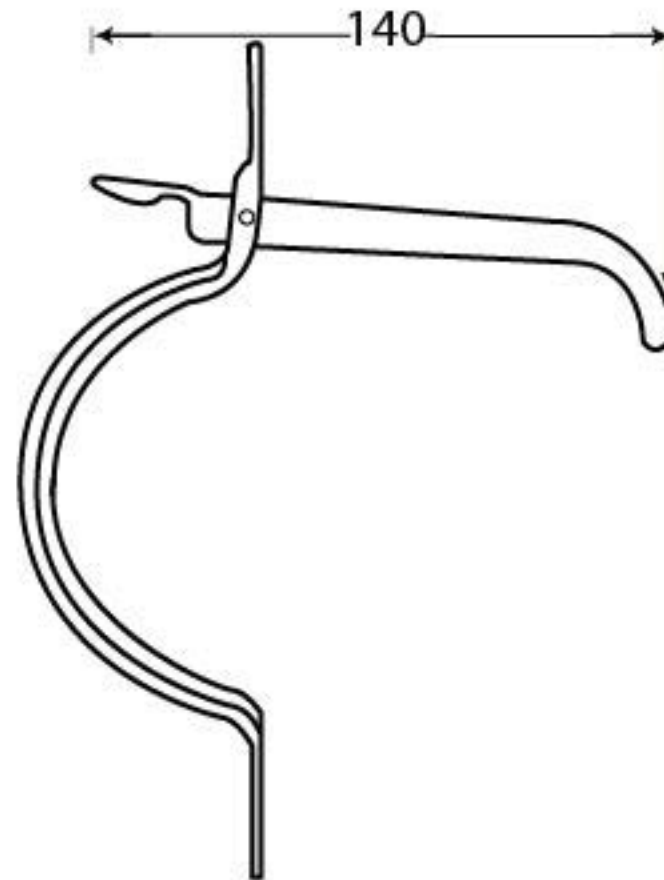

PRODUCT CODE 33150

3/4" (19mm)  
x 1  
gauge 8 (4.2mm)  
3/4" (19mm)  
x 9  
gauge 6 (3.5mm)

HANDFORGED  
TRADITIONAL  
IRONMONGERY

Due to the hand crafted nature of our products all measurements are approximate and should be used as a guide only