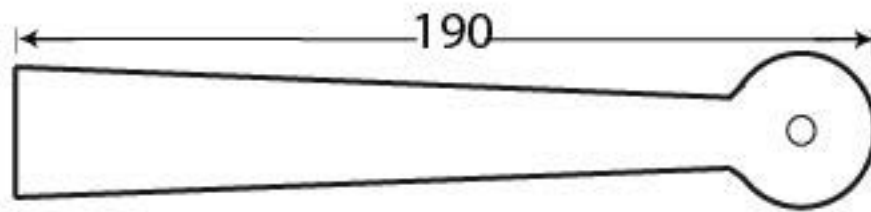

PRODUCT CODE 33150

3/4" (19mm)  
x 1  
gauge 8 (4.2mm)  
3/4" (19mm)  
x 9  
gauge 6 (3.5mm)

HANDFORGED  
TRADITIONAL  
IRONMONGERY

Due to the hand crafted nature of our products all measurements are approximate and should be used as a guide only