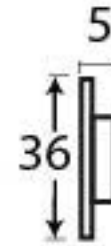

PRODUCT CODE 33150

3/4" (19mm)  
x 1  
gauge 8 (4.2mm)  
3/4" (19mm)  
x 9  
gauge 6 (3.5mm)

HANDFORGED  
TRADITIONAL  
IRONMONGERY

Due to the hand crafted nature of our products all measurements are approximate and should be used as a guide only