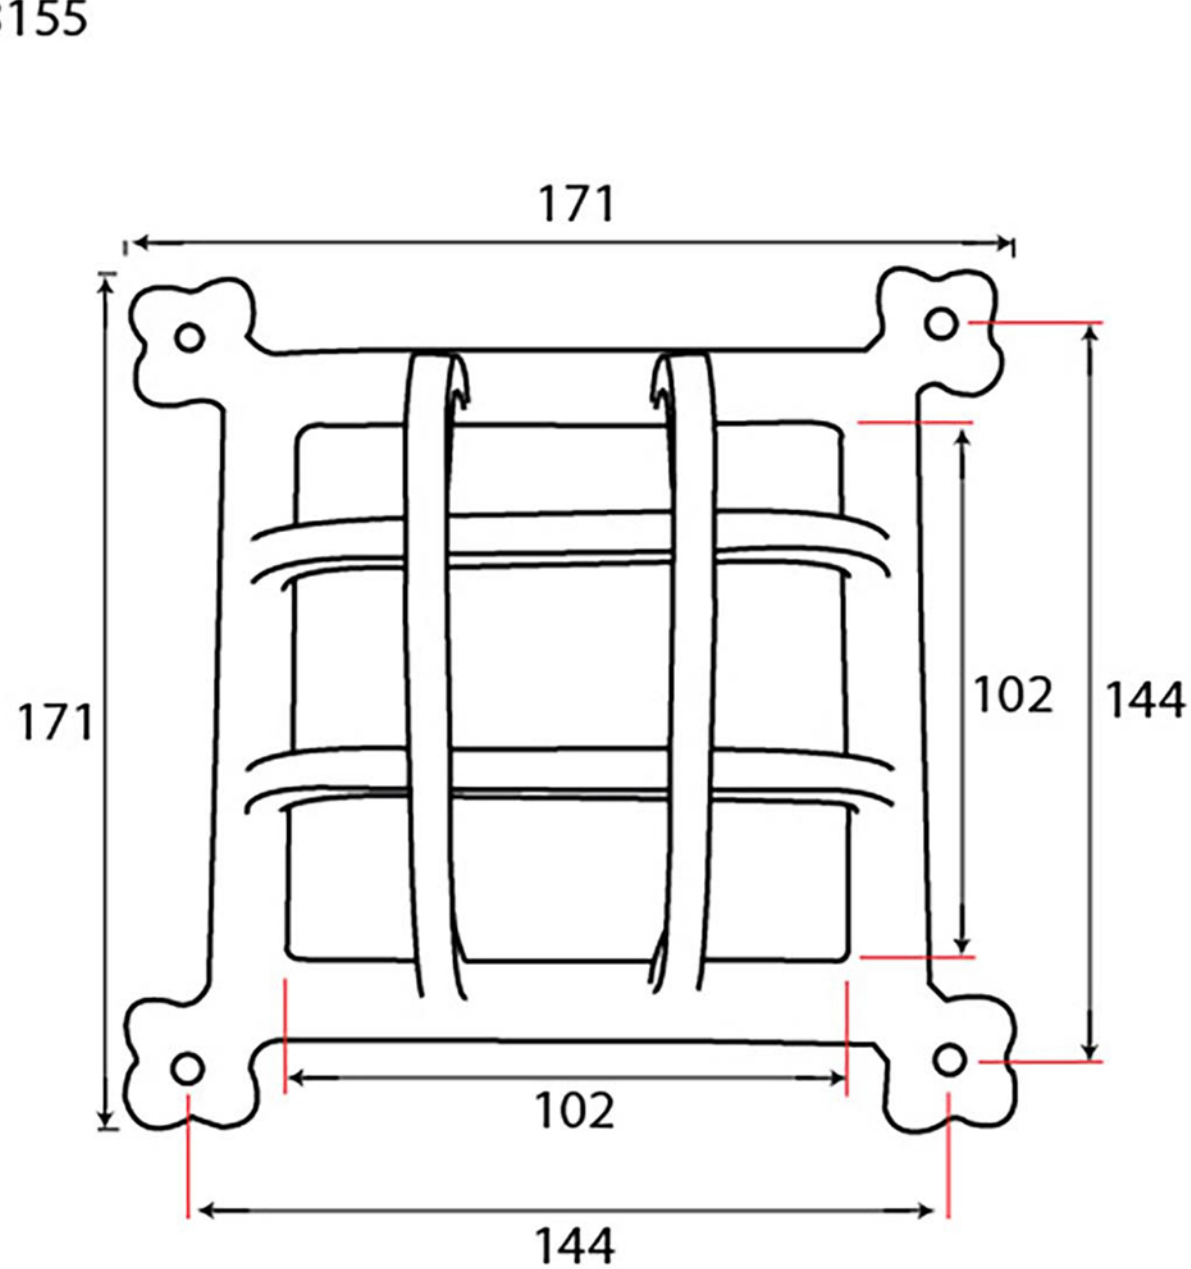

PRODUCT CODE 33155

HANDFORGED  
TRADITIONAL  
IRONMONGERY

Due to the hand crafted nature of our products all measurements are approximate and should be used as a guide only