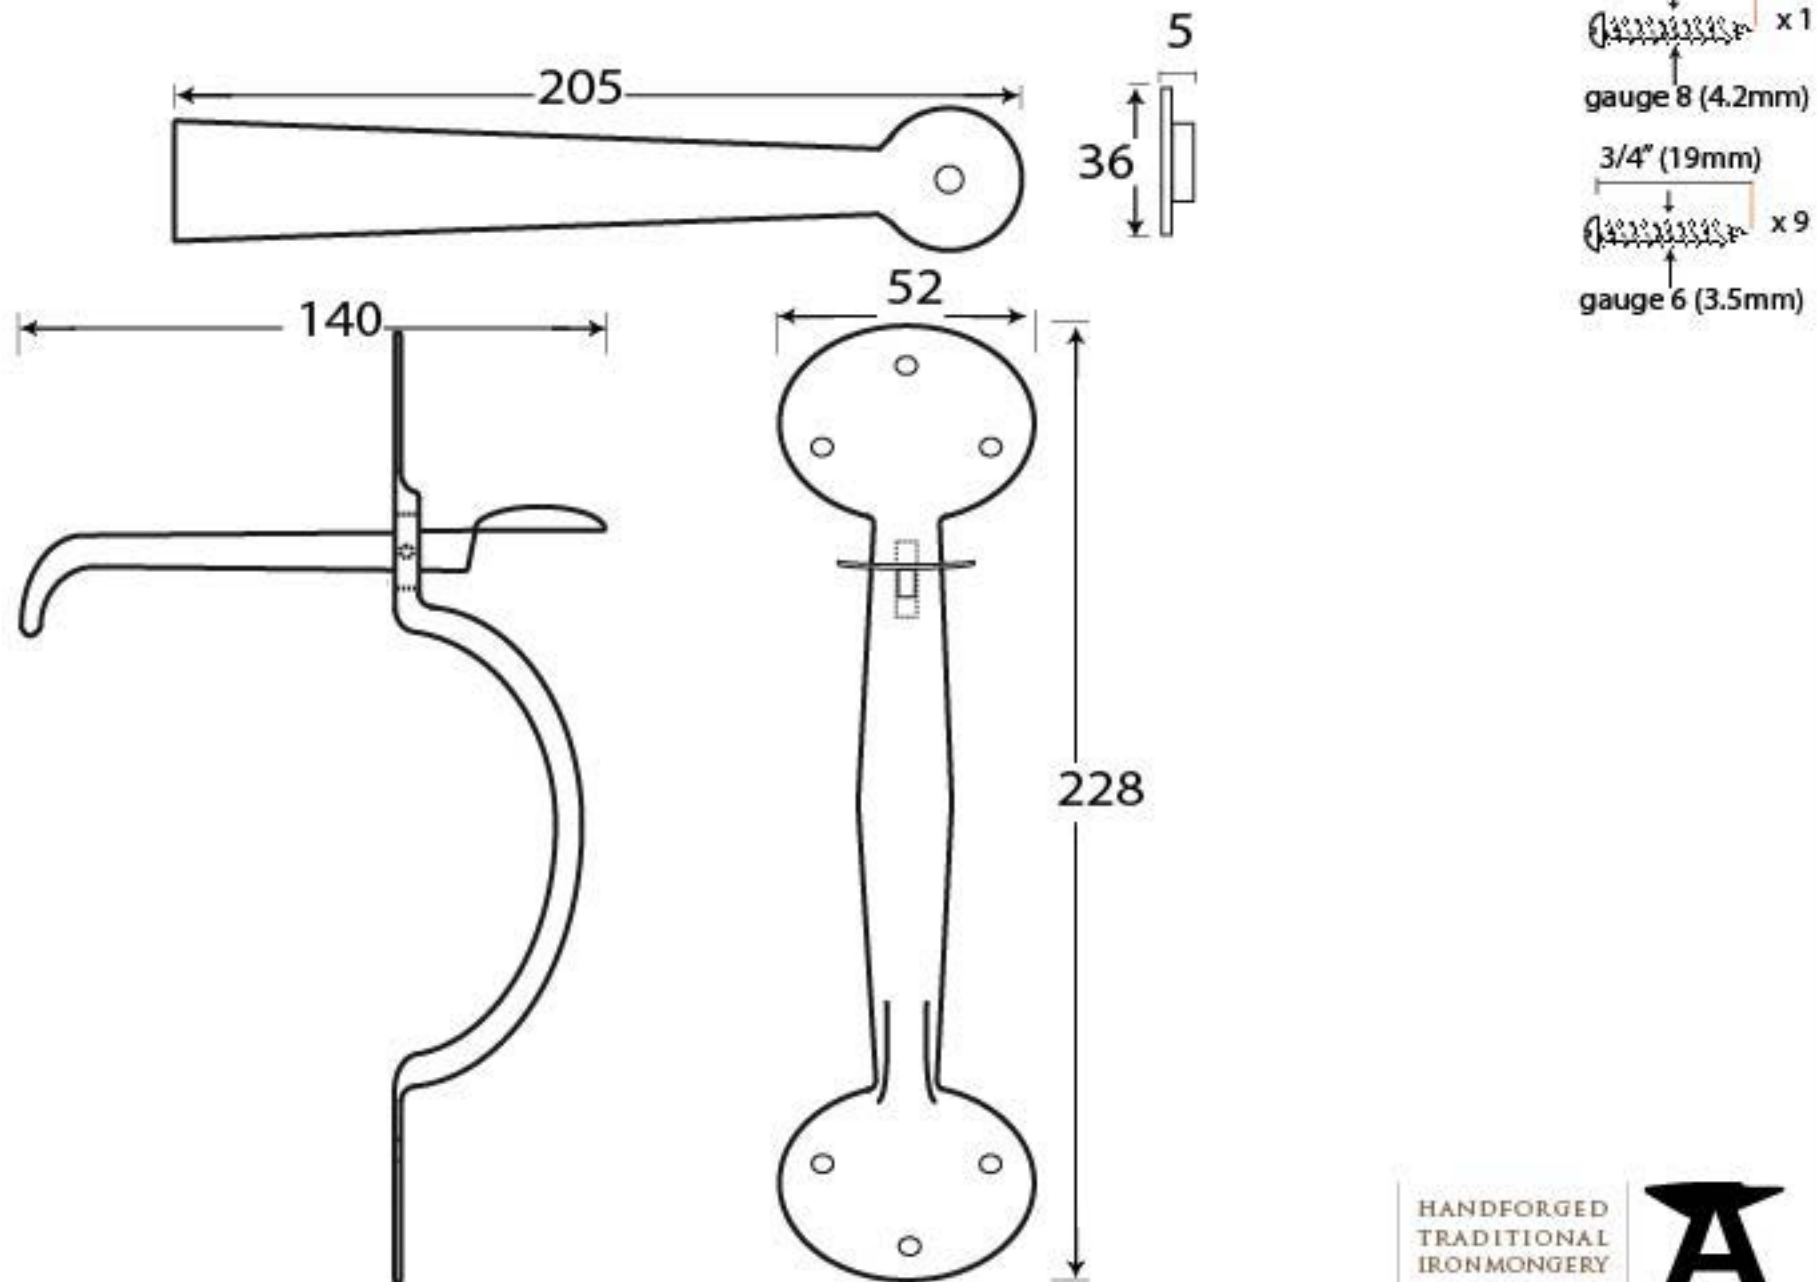

PRODUCT CODE 33159

HANDFORGED
TRADITIONAL
IRONMONGERY

Due to the hand crafted nature of our products all measurements are approximate and should be used as a guide only