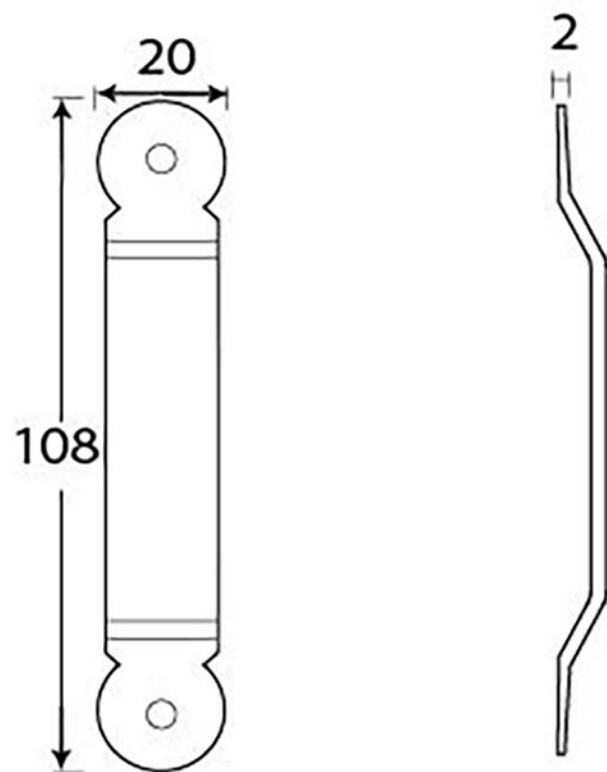

PRODUCT CODE 33175

3/4" (19mm)  
x 2  
gauge 6 (3.5mm)

HANDFORGED  
TRADITIONAL  
IRONMONGERY

Due to the hand crafted nature of our products all measurements are approximate and should be used as a guide only