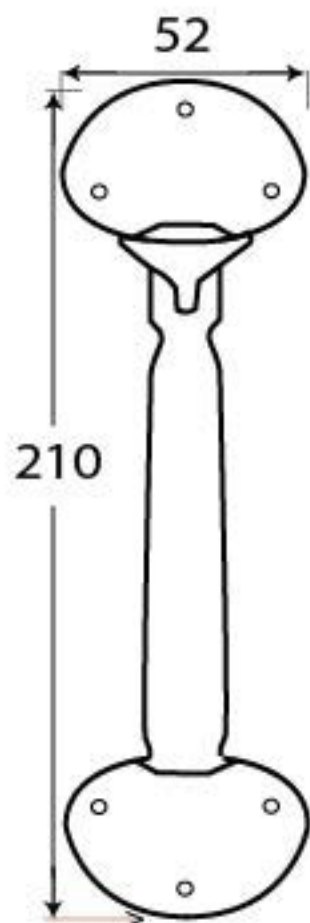

PRODUCT CODE 33176

3/4" (19mm)
X 1
gauge 8 (4.2mm)
3/4" (19mm)
X 9
gauge 6 (3.5mm)

HANDFORGED
TRADITIONAL
IRON MONGERY

Due to the hand crafted nature of our products all measurements are approximate and should be used as a guide only