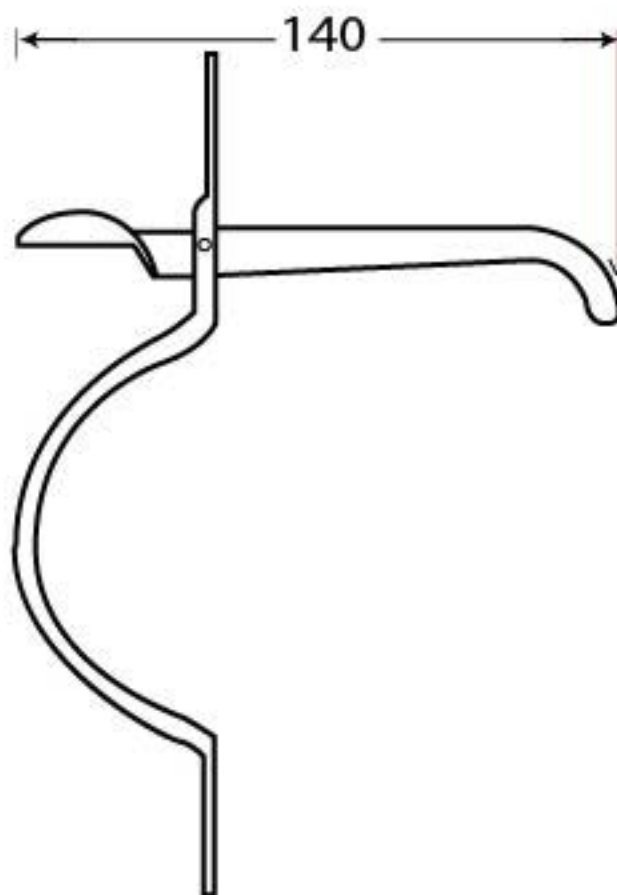

PRODUCT CODE 33176

3/4" (19mm)
X 1
gauge 8 (4.2mm)
3/4" (19mm)
X 9
gauge 6 (3.5mm)

HANDFORGED
TRADITIONAL
IRON MONGERY

Due to the hand crafted nature of our products all measurements are approximate and should be used as a guide only