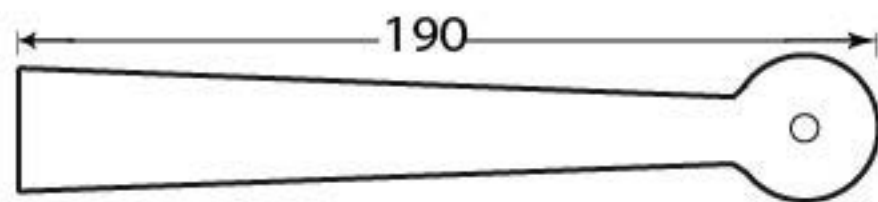

PRODUCT CODE 33176

3/4" (19mm)
X 1
gauge 8 (4.2mm)
3/4" (19mm)
X 9
gauge 6 (3.5mm)

HANDFORGED
TRADITIONAL
IRON MONGERY

Due to the hand crafted nature of our products all measurements are approximate and should be used as a guide only