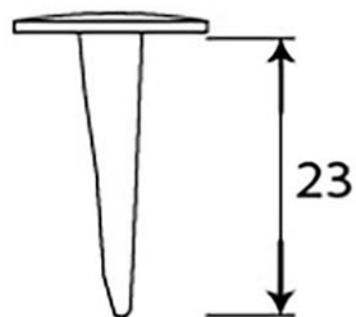

PRODUCT CODE 33191

HANDFORGED
TRADITIONAL
IRONMONGERY

Due to the hand crafted nature of our products all measurements are approximate and should be used as a guide only