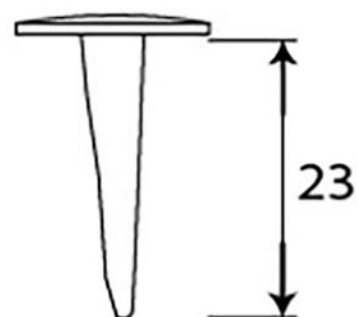

PRODUCT CODE 33192

HANDFORGED  
TRADITIONAL  
IRONMONGERY

Due to the hand crafted nature of our products all measurements are approximate and should be used as a guide only